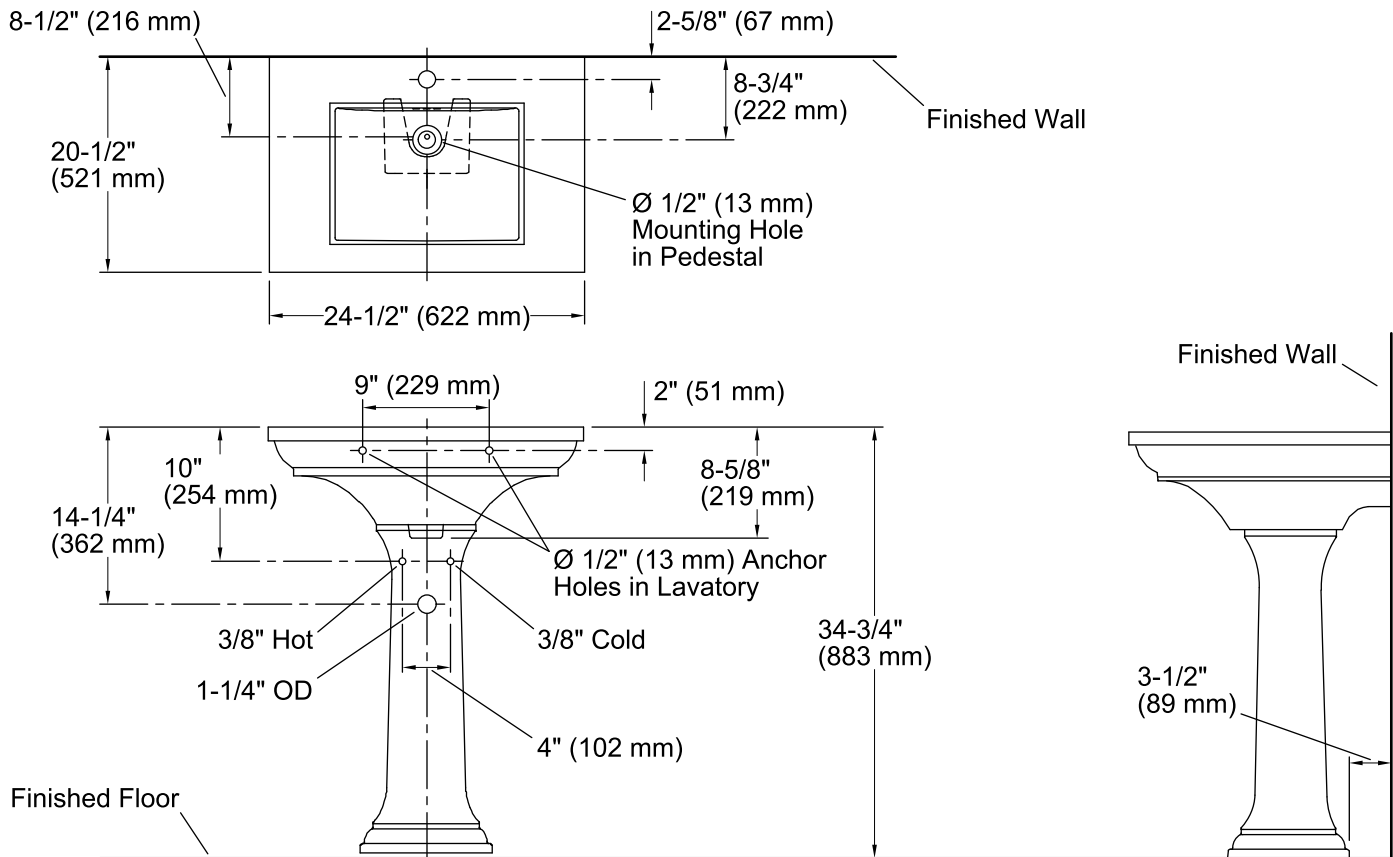

Memoirs® Stately Pedestal Bathroom Sink K-2344-1

Features

- Fireclay.
- Pedestal sink.
- Rectangular basin.
- With overflow.
- Single faucet hole.
- Coordinates with other products in the Memoirs collection.
- 24-1/2" (622 mm) x 20-1/2" (521 mm) x 34-3/4" (883 mm)

Recommended Accessories

K-7605-P Angle Supply with Stop (pair)

Components

Product includes:

K-2345-1

K-2267

Additional included component/s: accessory pack, and rubber pads.

Codes/Standards

Technical Information

All product dimensions are nominal.

Bowl configuration:	Single
Installation:	Pedestal
Bowl area (Only)	Length: 15-1/2" (394 mm) Width: 11-5/8" (295 mm) Water depth: 5" (127 mm)
Number of deck holes:	1
Faucet hole(s):	1-3/8" (35 mm)
Drain hole:	1-3/4" (44 mm)