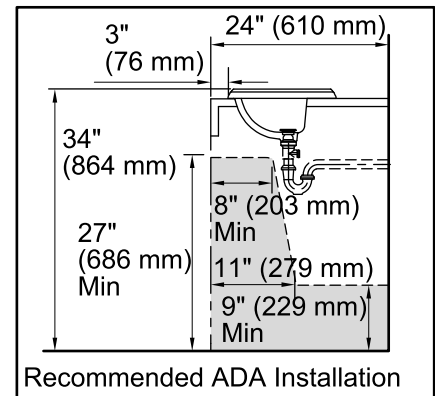

Features

- Vitreous china.
- Drop-in.
- Elegant rectangular basin.
- With overflow.
- 8-inch centers.
- Coordinates with other products in the Memoirs collection.
- 22-3/4" (578 mm) x 18" (457 mm)

Recommended Accessories

Technical Information

All product dimensions are nominal.

Bowl configuration:	Single
Installation:	Drop-In
Bowl area (Only)	Length: 17" (432 mm) Width: 10" (254 mm) Water depth: 5" (127 mm)
Number of deck holes:	3
Faucet hole(s):	1-3/8" (35 mm)
Drain hole:	1-3/4" (44 mm)
Template:	Drop-in, 1003676, required, included