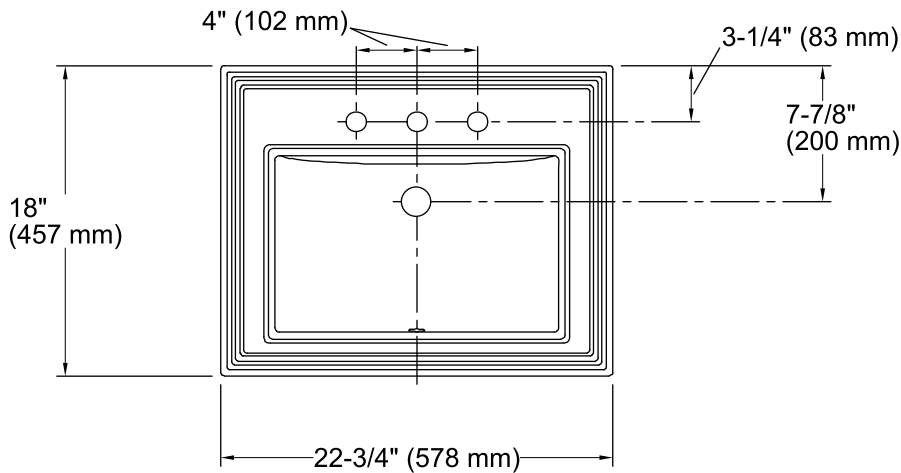

Features

- Vitreous china.
- Drop-in.
- Elegant rectangular basin.
- With overflow.
- 8-inch centers.
- Coordinates with other products in the Memoirs collection.
- 22-3/4" (578 mm) x 18" (457 mm)

Recommended Accessories

Technical Information

All product dimensions are nominal.

Bowl configuration:	Single
Installation:	Drop-In
Bowl area (Only)	Length: 17" (432 mm) Width: 10" (254 mm) Water depth: 5" (127 mm)
Number of deck holes:	3
Faucet hole(s):	1-3/8" (35 mm)
Drain hole:	1-3/4" (44 mm)
Template:	Drop-in, 1003676, required, included