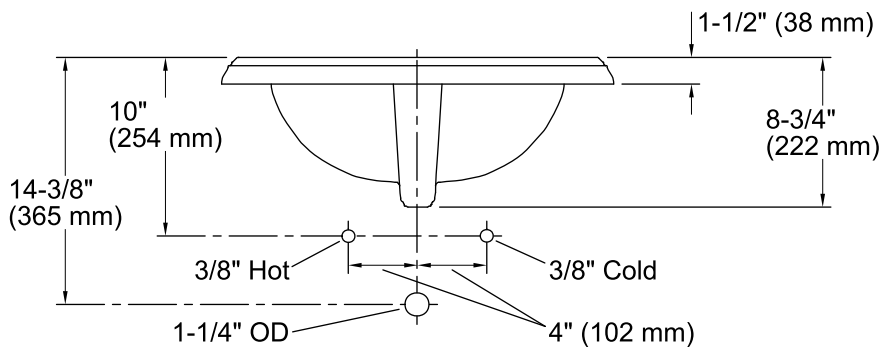

Features

- Vitreous china.
- Drop-in.
- Elegant rectangular basin.
- With overflow.
- 8-inch centers.
- Coordinates with other products in the Memoirs collection.
- 22-3/4" (578 mm) x 18" (457 mm)

Recommended Accessories

Technical Information

All product dimensions are nominal.

Bowl configuration:	Single
Installation:	Drop-In
Bowl area (Only)	Length: 17" (432 mm) Width: 10" (254 mm) Water depth: 5" (127 mm)
Number of deck holes:	3
Faucet hole(s):	1-3/8" (35 mm)
Drain hole:	1-3/4" (44 mm)
Template:	Drop-in, 1003676, required, included