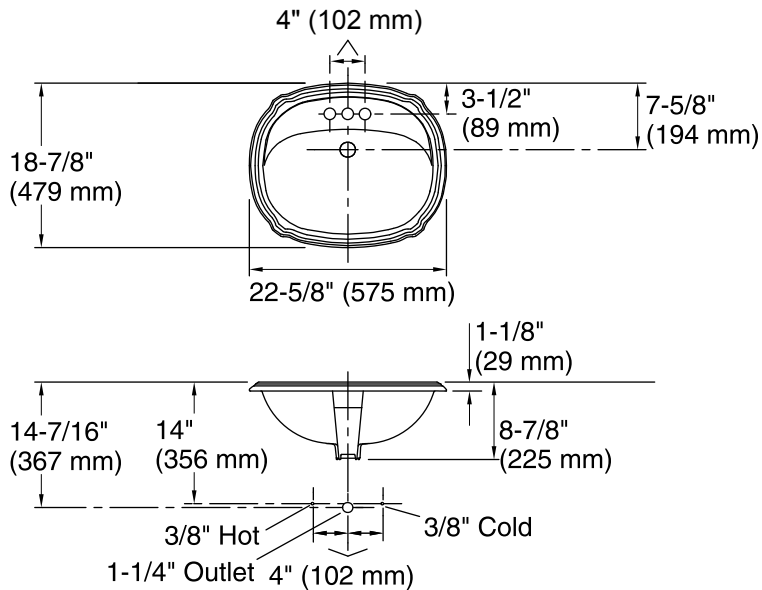

Features

- Vitreous china.
- Drop-in
- With overflow.
- 4" (102 mm) centers.
- Available with KOHLER Artist Editions designs.
- 22-5/8" (575 mm) x 18-7/8" (479 mm)

Recommended Accessories

K-8998 P-Trap

ADA

Technical Information

All product dimensions are nominal.

Installation:	Drop-In
Bowl area	Length: 20" (508 mm) Width: 12" (305 mm) Water depth: 5" (127 mm)
Number of deck holes:	3
Faucet hole(s):	1-1/4" (32 mm)
Drain hole:	1-3/4" (44 mm)
Template:	Drop-in, 1004223-7, required, included