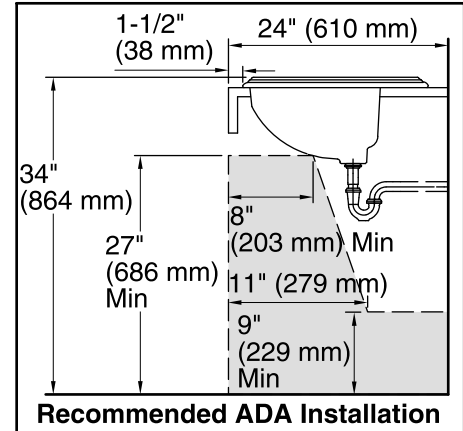

Features

- Vitreous china.
- Drop-in
- With overflow.
- 4" (102 mm) centers.
- Available with KOHLER Artist Editions designs.
- 22-5/8" (575 mm) x 18-7/8" (479 mm)

Recommended Accessories

K-8998 P-Trap

ADA

Technical Information

All product dimensions are nominal.

Installation:	Drop-In
Bowl area	Length: 20" (508 mm) Width: 12" (305 mm) Water depth: 5" (127 mm)
Number of deck holes:	3
Faucet hole(s):	1-1/4" (32 mm)
Drain hole:	1-3/4" (44 mm)
Template:	Drop-in, 1004223-7, required, included