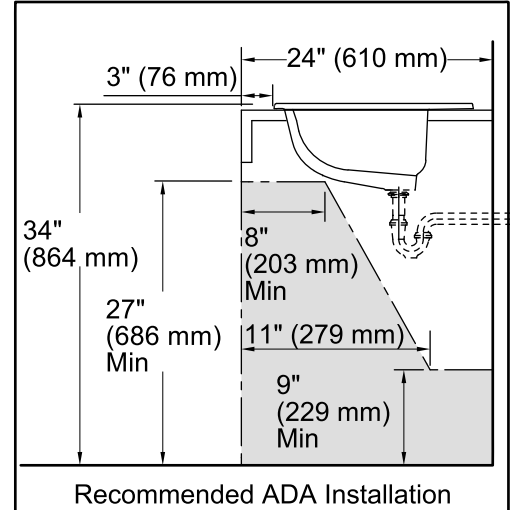

Features

- Vitreous china.
- Drop-in.
- Round basin.
- 8-inch center faucet holes.
- With overflow.
- 19" (483 mm) diameter

Recommended Accessories

K-8998 P-Trap

ADA

Codes/Standards

ASME A112.19.2/CSA B45.1

Technical Information

All product dimensions are nominal.

Bowl configuration:	Single
Installation:	Drop-In
Bowl area (Only)	Length: 14" (356 mm) Width: 12" (305 mm) Water depth: 4" (102 mm)
Number of deck holes:	3
Faucet hole(s):	1-3/8" (35 mm)
Drain hole:	1-3/4" (44 mm)