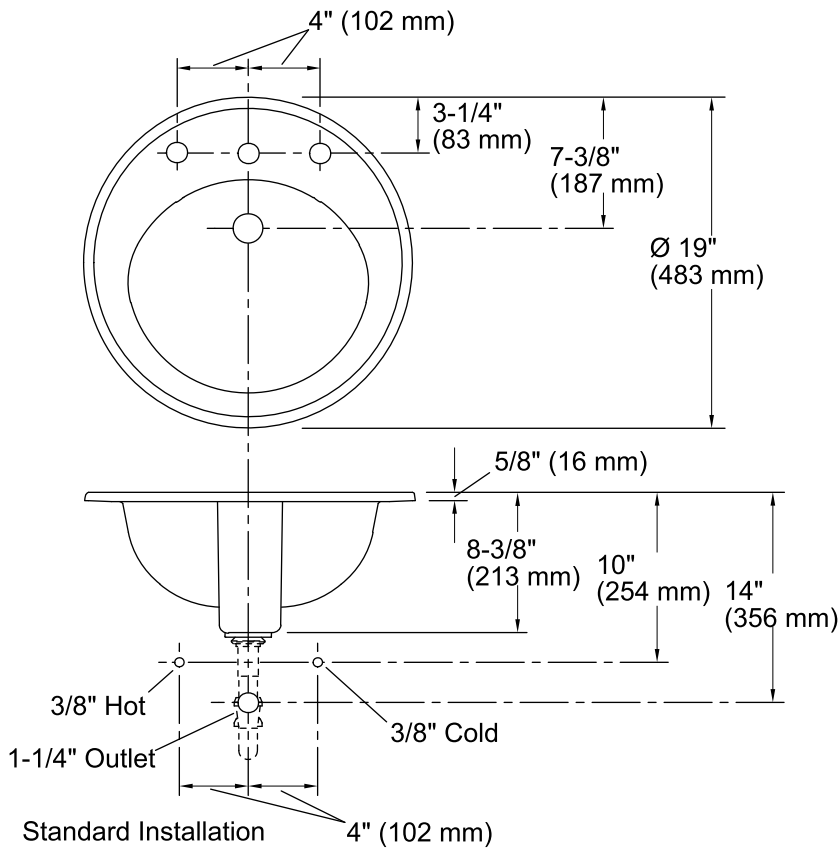

Features

- Vitreous china.
- Drop-in.
- Round basin.
- 8-inch center faucet holes.
- With overflow.
- 19" (483 mm) diameter

Recommended Accessories

K-8998 P-Trap

ADA

Codes/Standards

ASME A112.19.2/CSA B45.1

Technical Information

All product dimensions are nominal.

Bowl configuration:	Single
Installation:	Drop-In
Bowl area (Only)	Length: 14" (356 mm) Width: 12" (305 mm) Water depth: 4" (102 mm)
Number of deck holes:	3
Faucet hole(s):	1-3/8" (35 mm)
Drain hole:	1-3/4" (44 mm)