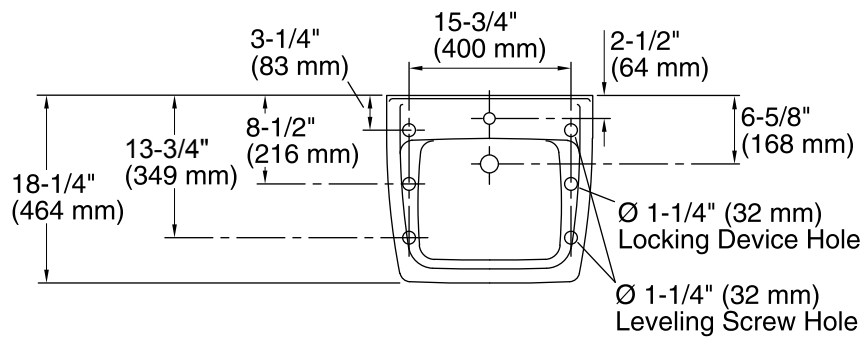

Standard Installation

Technical Information

All product dimensions are nominal.

Bowl configuration: Single
Installation: Wall-mount
Bowl area (Only) Length: 14" (356 mm)
Width: 12" (305 mm)
Water depth: 4-7/8" (124 mm)

Number of deck holes: 1
Faucet hole(s): 1-3/8" (35 mm)
Soap/Lotion hole: 1-1/4" (32 mm)
Drain hole: 1-3/4" (44 mm)

Notes

Install this product according to the installation guide.

ADA compliant when installed to the specific requirements of these regulations.