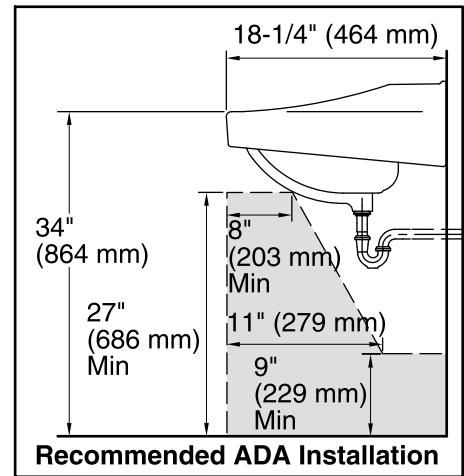

Standard Installation

Technical Information

All product dimensions are nominal.

Bowl configuration: Single
Installation: Wall-mount
Bowl area (Only) Length: 14" (356 mm)
Width: 12" (305 mm)
Water depth: 4-7/8" (124 mm)

Number of deck holes: 1
Faucet hole(s): 1-3/8" (35 mm)
Soap/Lotion hole: 1-1/4" (32 mm)
Drain hole: 1-3/4" (44 mm)

Notes

Install this product according to the installation guide.

ADA compliant when installed to the specific requirements of these regulations.