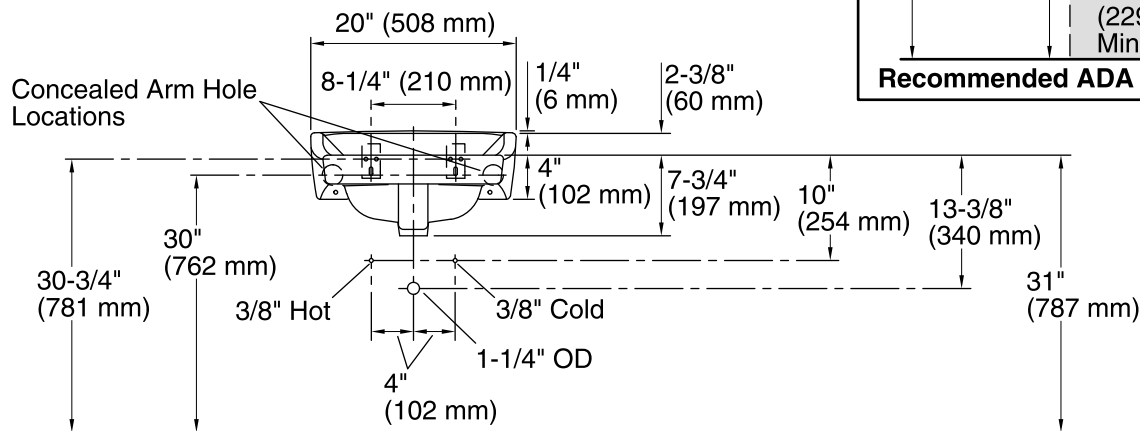

Standard Installation

Technical Information

All product dimensions are nominal.

Bowl configuration: Single
Installation: Wall-mount
Bowl area (Only) Length: 14" (356 mm)
Width: 12" (305 mm)
Water depth: 4-7/8" (124 mm)

Number of deck holes: 1
Faucet hole(s): 1-3/8" (35 mm)
Soap/Lotion hole: 1-1/4" (32 mm)
Drain hole: 1-3/4" (44 mm)

Notes

Install this product according to the installation guide.

ADA compliant when installed to the specific requirements of these regulations.