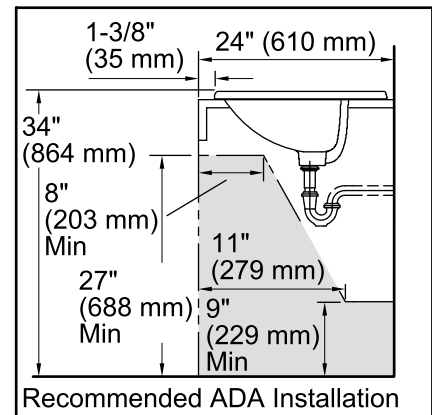

Features

- Vitreous china.
- Drop-in.
- Uniquely-shaped basin.
- With overflow.
- 4-inch centers.
- Coordinates with other products in the Cimarron collection.
- 23" (584 mm) x 18-3/16" (462 mm) x 7-7/8" (200 mm)

Technical Information

All product dimensions are nominal.

- Bowl configuration: Single
- Installation: Drop-In
- Bowl area (Only)
 - Length: 20-3/8" (518 mm)
 - Width: 11-1/2" (292 mm)
 - Water depth: 3-5/8" (92 mm)
- Number of deck holes: 3
- Faucet hole(s): 1-1/4" (32 mm)
- Drain hole: 1-3/4" (44 mm)
- Template: Drop-in, 1017302-7, required, included