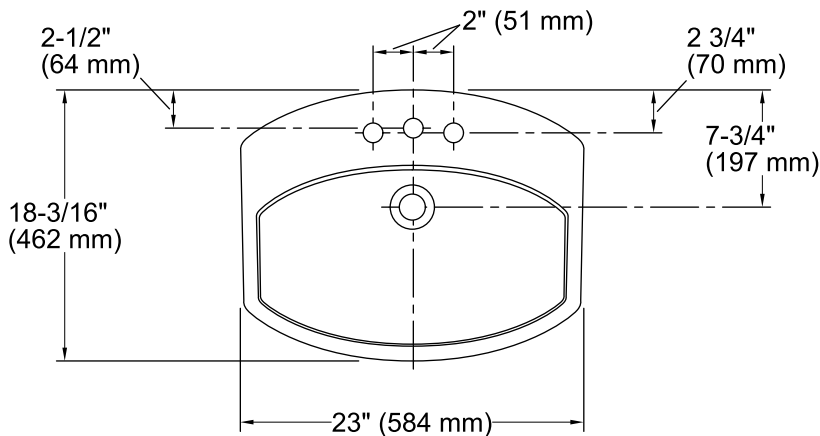

Features

- Vitreous china.
- Drop-in.
- Uniquely-shaped basin.
- With overflow.
- 4-inch centers.
- Coordinates with other products in the Cimarron collection.
- 23" (584 mm) x 18-3/16" (462 mm) x 7-7/8" (200 mm)

Technical Information

All product dimensions are nominal.

- Bowl configuration: Single
- Installation: Drop-In
- Bowl area (Only)
 - Length: 20-3/8" (518 mm)
 - Width: 11-1/2" (292 mm)
 - Water depth: 3-5/8" (92 mm)
- Number of deck holes: 3
- Faucet hole(s): 1-1/4" (32 mm)
- Drain hole: 1-3/4" (44 mm)
- Template: Drop-in, 1017302-7, required, included