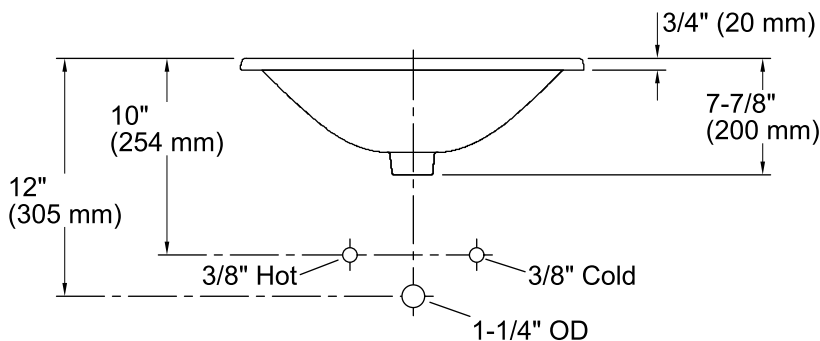

Features

- Vitreous china.
- Drop-in.
- Uniquely-shaped basin.
- With overflow.
- 4-inch centers.
- Coordinates with other products in the Cimarron collection.
- 23" (584 mm) x 18-3/16" (462 mm) x 7-7/8" (200 mm)

Technical Information

All product dimensions are nominal.

- Bowl configuration: Single
- Installation: Drop-In
- Bowl area (Only)
 - Length: 20-3/8" (518 mm)
 - Width: 11-1/2" (292 mm)
 - Water depth: 3-5/8" (92 mm)
- Number of deck holes: 3
- Faucet hole(s): 1-1/4" (32 mm)
- Drain hole: 1-3/4" (44 mm)
- Template: Drop-in, 1017302-7, required, included