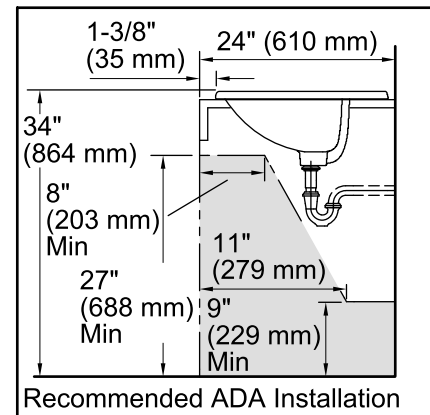

Features

- Vitreous china.
- Drop-in.
- Uniquely-shaped basin.
- With overflow.
- 8-inch centers.
- Coordinates with other products in the Cimarron collection.
- 23" (584 mm) x 18-3/16" (462 mm) x 7-7/8" (200 mm)

Technical Information

All product dimensions are nominal.

Bowl configuration:	Single
Installation:	Drop-In
Bowl area (Only)	Length: 20-3/8" (518 mm) Width: 11-1/2" (292 mm) Water depth: 3-5/8" (92 mm)
Number of deck holes:	3
Faucet hole(s):	1-3/8" (35 mm)
Drain hole:	1-3/4" (44 mm)
Template:	Drop-in, 1017302-7, required, included