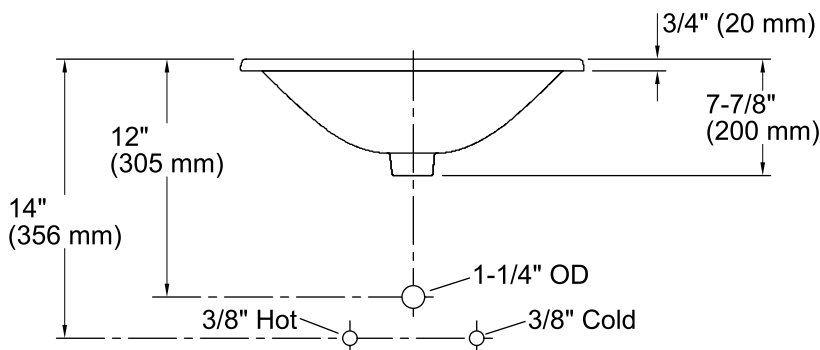

Features

- Vitreous china.
- Drop-in.
- Uniquely-shaped basin.
- With overflow.
- 8-inch centers.
- Coordinates with other products in the Cimarron collection.
- 23" (584 mm) x 18-3/16" (462 mm) x 7-7/8" (200 mm)

Technical Information

All product dimensions are nominal.

Bowl configuration:	Single
Installation:	Drop-In
Bowl area (Only)	Length: 20-3/8" (518 mm) Width: 11-1/2" (292 mm) Water depth: 3-5/8" (92 mm)
Number of deck holes:	3
Faucet hole(s):	1-3/8" (35 mm)
Drain hole:	1-3/4" (44 mm)
Template:	Drop-in, 1017302-7, required, included