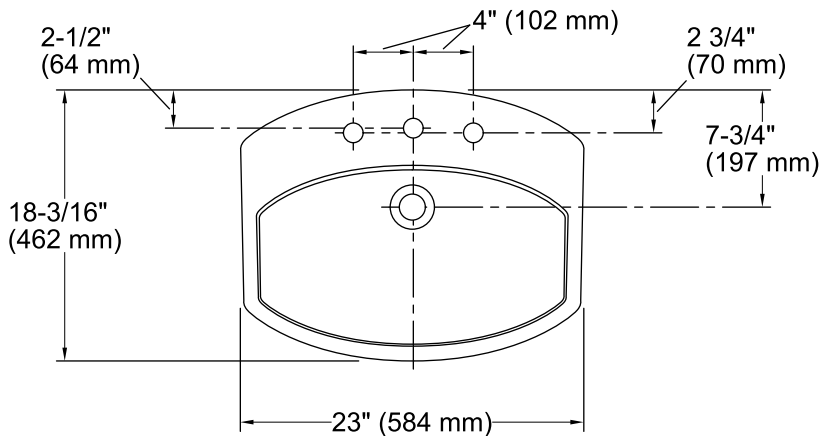

Features

- Vitreous china.
- Drop-in.
- Uniquely-shaped basin.
- With overflow.
- 8-inch centers.
- Coordinates with other products in the Cimarron collection.
- 23" (584 mm) x 18-3/16" (462 mm) x 7-7/8" (200 mm)

Technical Information

All product dimensions are nominal.

Bowl configuration:	Single
Installation:	Drop-In
Bowl area (Only)	Length: 20-3/8" (518 mm) Width: 11-1/2" (292 mm) Water depth: 3-5/8" (92 mm)
Number of deck holes:	3
Faucet hole(s):	1-3/8" (35 mm)
Drain hole:	1-3/4" (44 mm)
Template:	Drop-in, 1017302-7, required, included