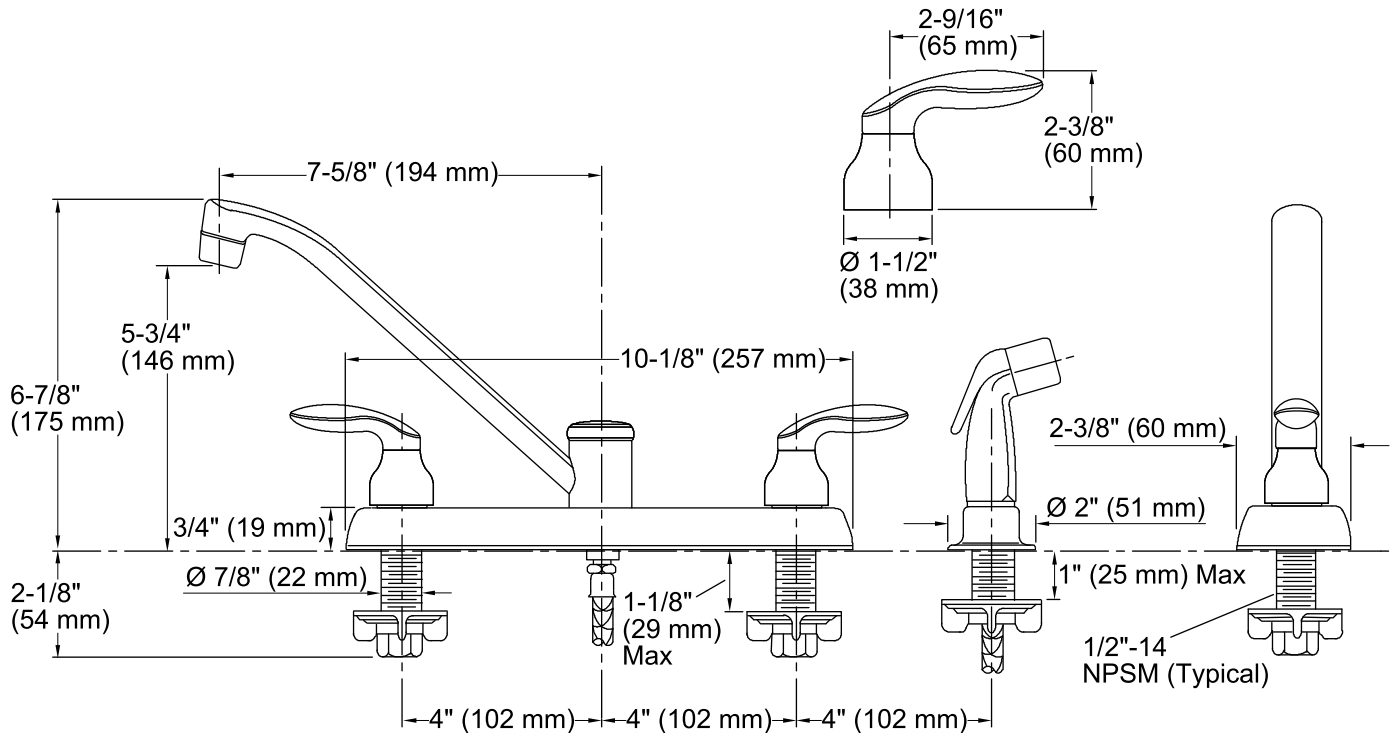

Technical Information

All product dimensions are nominal.

Spout reach: 7-5/8" (194 mm)

Faucet:

Flow rate: 2.2 gal/min (8.3 l/min)

Pressure: 60 psi (4.1 bar)

Notes

Install this product according to the installation guide.

ADA compliant when installed to the specific requirements of these regulations.