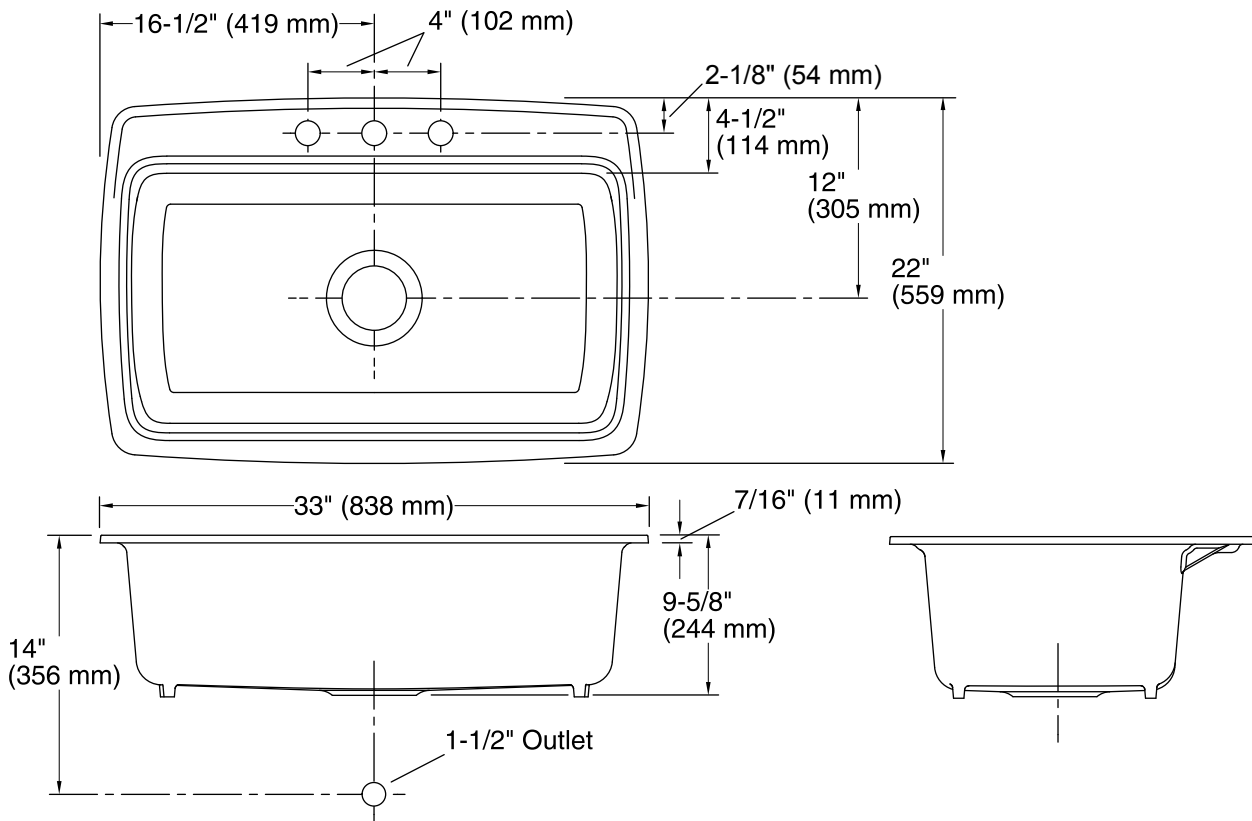

Features

- 33-inch minimum base cabinet width.
- KOHLER cast iron.
- Acid-resistant enamel finish.
- Tile-in.
- Single compartment.
- Three faucet holes.
- 33" (838 mm) x 22" (559 mm)

Recommended Accessories

K-9000 P-Trap

Optional Accessories

K-6063 Sink Rack
K-6637 Cutting Board
K-8801 Sink Strainer

Codes/Standards

ASME A112.19.1/CSA B45.2

KOHLER® Enameled Cast Iron Kitchen Sink - Lifetime Limited Warranty

See website for detailed warranty information.

Available Color/Finishes

Color tiles intended for reference only.

Color	Code	Description
	0	White
	96	Biscuit
	47	Almond
	7	Black Black™

Technical Information

All product dimensions are nominal.

Bowl configuration:	Single
Installation:	Tile-in
Bowl area	Length: 29" (737 mm) Width: 15" (381 mm) Bowl depth: 9" (229 mm)
Number of deck holes:	3
Faucet hole(s):	1-3/8" (35 mm)
Drain hole:	3-5/8" (92 mm)