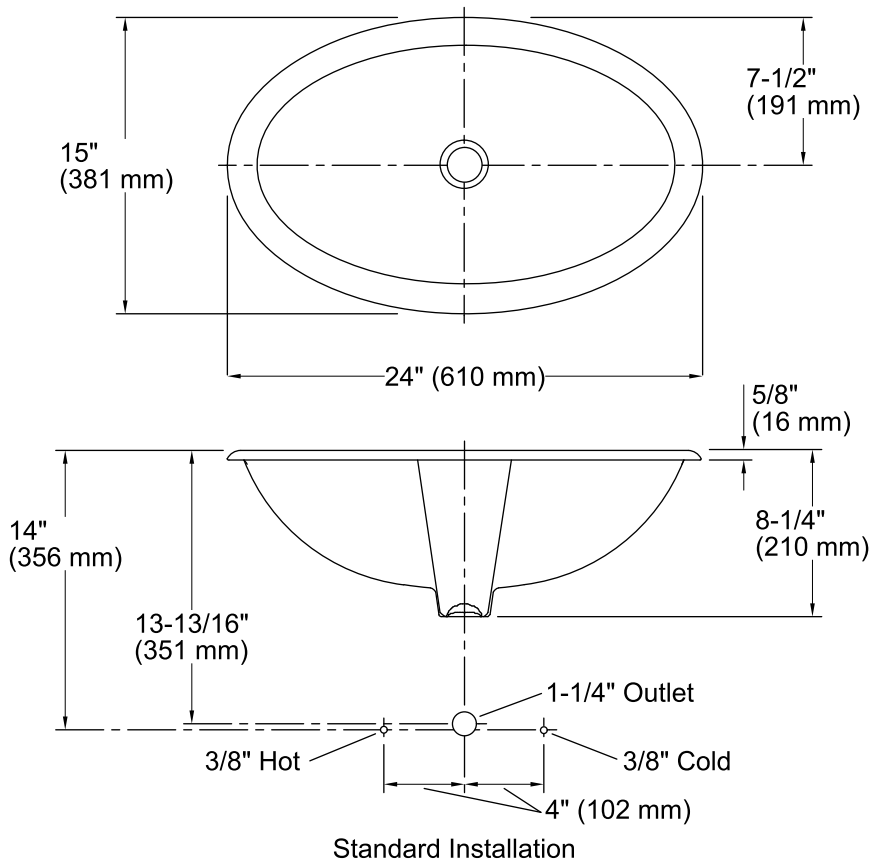

	47	Almond
--	----	--------

Technical Information

All product dimensions are nominal.

Bowl configuration:	Single
Installation:	Drop-In
Bowl area (Only)	Length: 21" (533 mm) Width: 12" (305 mm) Water depth: 4-7/8" (124 mm)
Drain hole:	1-3/4" (44 mm)
Template:	Drop-in, 110359-7, required, included

Notes

Install this product according to the installation guide.

4-5/8" (117 mm) minimum faucet spout length needed to reach over rim into basin.

NOTICE: Countertop manufacturer or cutter must use the cut-out template provided with the product, or a current one provided by Kohler Co. (call 1-800-4-KOHLER). Kohler Co. is not responsible for cutout errors when the incorrect cutout template is used.