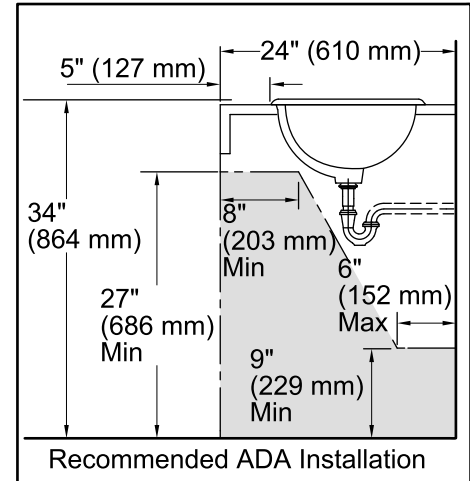

Recommended Accessories

K-8998 P-Trap

Components

Additional included component/s: Adjustable linkage.

ADA

Codes/Standards

ASME A112.19.2/CSA B45.1

ADA

	47	Almond
--	----	--------

Technical Information

All product dimensions are nominal.

Bowl configuration:	Single
Installation:	Drop-In
Bowl area (Only)	Length: 21" (533 mm) Width: 12" (305 mm) Water depth: 4-7/8" (124 mm)
Drain hole:	1-3/4" (44 mm)
Template:	Drop-in, 110359-7, required, included

Notes

Install this product according to the installation guide.

4-5/8" (117 mm) minimum faucet spout length needed to reach over rim into basin.

NOTICE: Countertop manufacturer or cutter must use the cut-out template provided with the product, or a current one provided by Kohler Co. (call 1-800-4-KOHLER). Kohler Co. is not responsible for cutout errors when the incorrect cutout template is used.