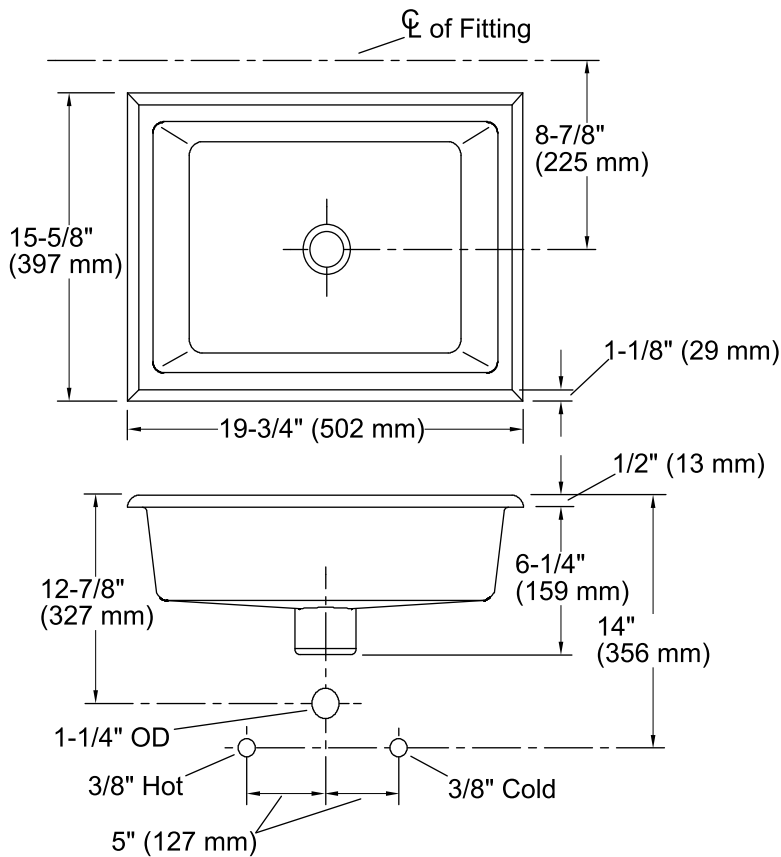

### Features

- Vitreous china.
- Under-mount.
- Rectangular basin.
- Without overflow.
- No faucet holes; requires wall- or counter-mount faucet.
- KOHLER Artist Editions design.
- Empress Bouquet™ design.
- 17" (432 mm) x 13" (330 mm)

### Technical Information

All product dimensions are nominal.

Bowl configuration:	Single
Installation:	Under-mount
Bowl area (Only)	Length: 17" (432 mm) Width: 13" (330 mm) Water depth: 4-1/2" (114 mm)
Drain hole:	1-3/4" (44 mm)
Template:	Under-mount, 1006809-7, required, not included