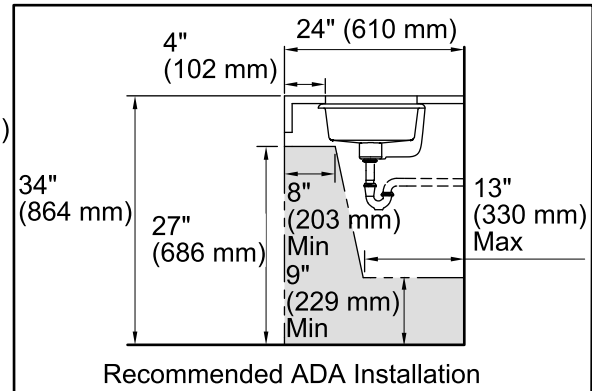

### Technical Information

All product dimensions are nominal.

Bowl configuration:	Single
Installation:	Under-mount
Bowl area (Only)	Length: 17" (432 mm) Width: 13" (330 mm) Water depth: 4-1/2" (114 mm)
Drain hole:	1-3/4" (44 mm)
Template:	Under-mount, 1006809-7, required, not included