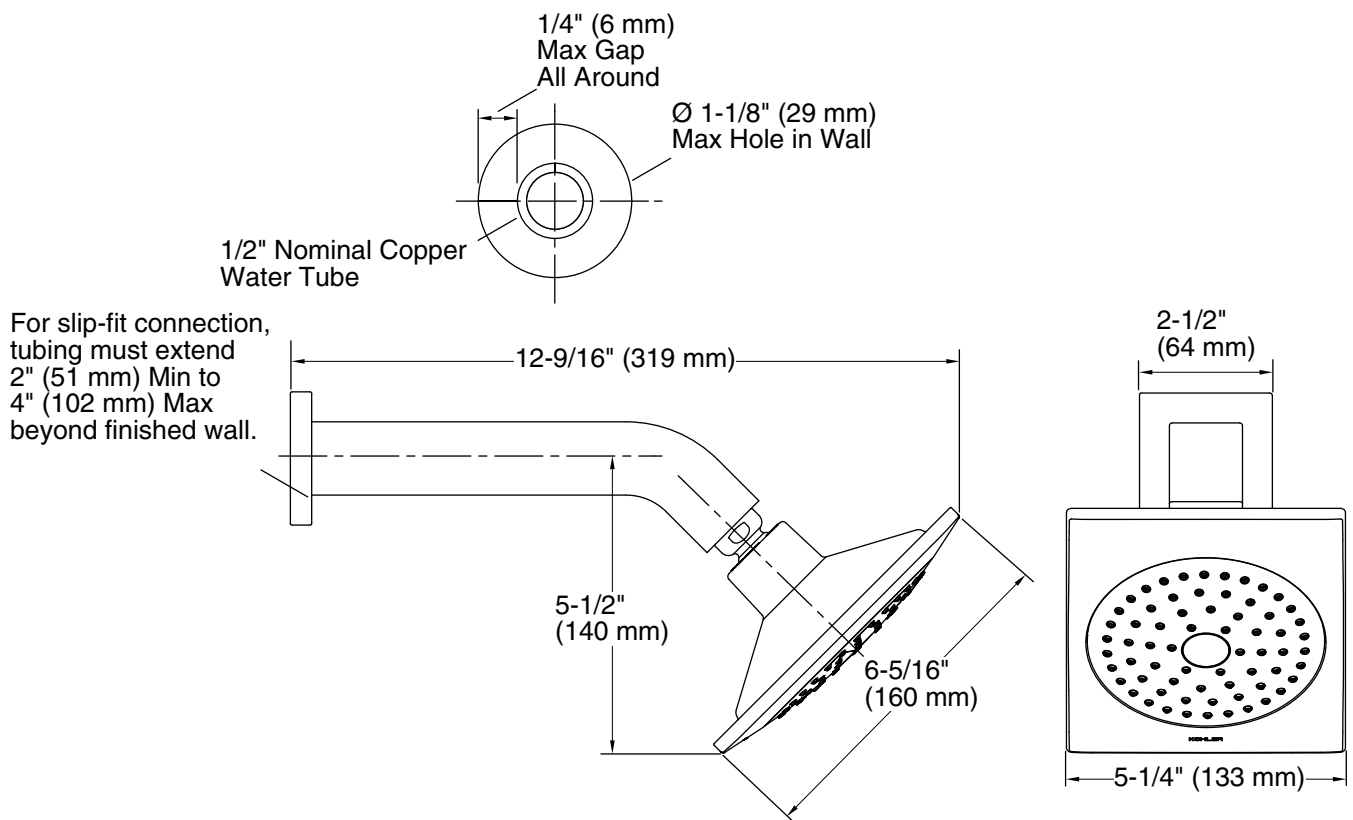

**SHOWERHEAD
K-14681**

Features

- MasterClean™ spray nozzles prohibit mineral build-up
- 2.5 gallon (9.5 L) per minute flow rate
- 66 individual spray nozzles
- Slip-fit connection
- Includes arm

Codes/Standards Applicable

Product Specification

Showerhead shall include arm. Showerhead shall include MasterClean™ spray nozzles to prohibit mineral build-up. Showerhead shall include 66 individual spray nozzles. Showerhead shall have slip-fit connection. Showerhead shall be Kohler Model K-14681-____.

LOURE™

Installation Notes

Install this product according to the installation guide.

Product installs using a slip-fit connection to a 1/2" nominal copper tubing.

Product Diagram