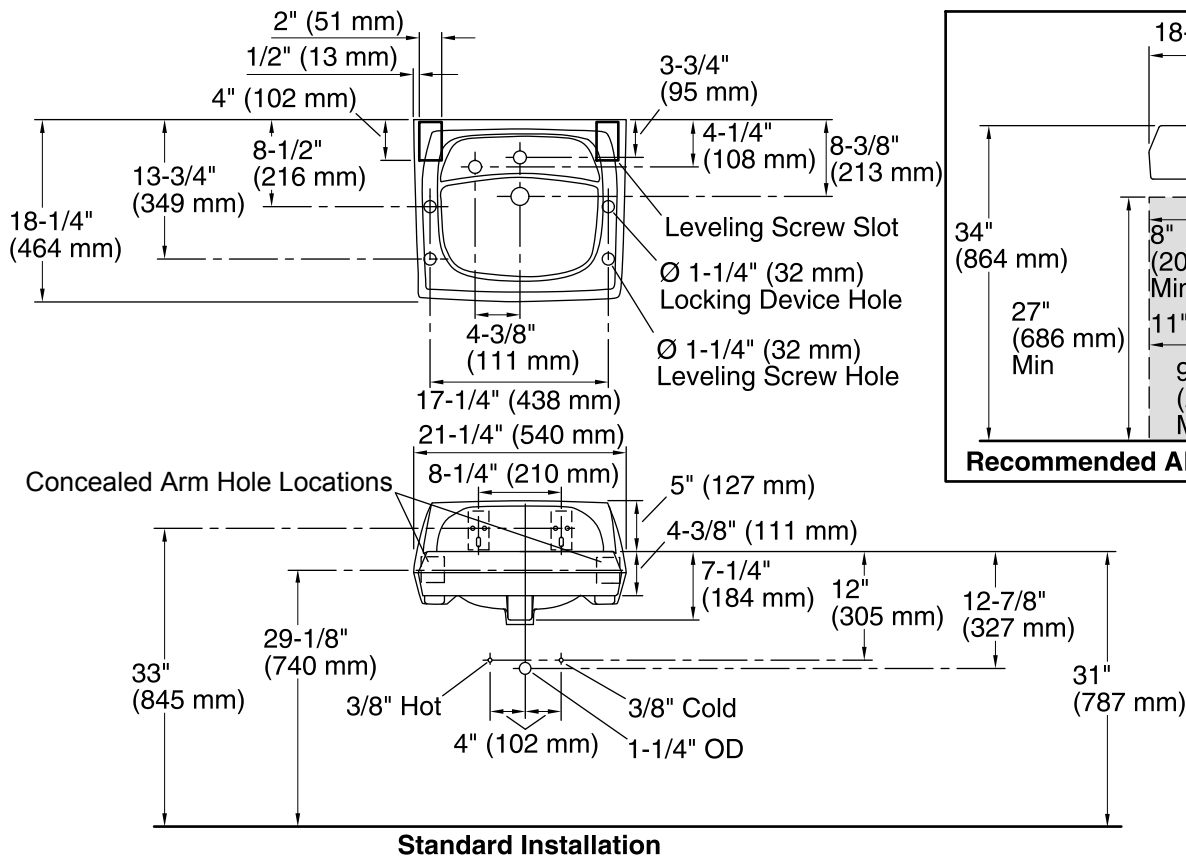

Features

- Vitreous china.
- With hanger.
- With overflow.
- Drilled for concealed arm carrier.
- Soap dispenser hole on left.
- Drilled for concealed arm carrier.
- Single-hole faucet drilling.

Installation

Available Color/Finishes

Color tiles intended for reference only.

Color	Code	Description
-------	------	-------------

0 White

47 Almond

Technical Information

All product dimensions are nominal.

Bowl configuration:	Single
Installation:	Wall-mount
Bowl area (Center)	Length: 10" (254 mm) Width: 15" (381 mm) Water depth: 3-1/4" (83 mm)
Number of deck holes:	2
Faucet hole(s):	1-3/8" (35 mm)
Soap/Lotion hole:	1-1/4" (32 mm)
Drain hole:	1-3/4" (44 mm)