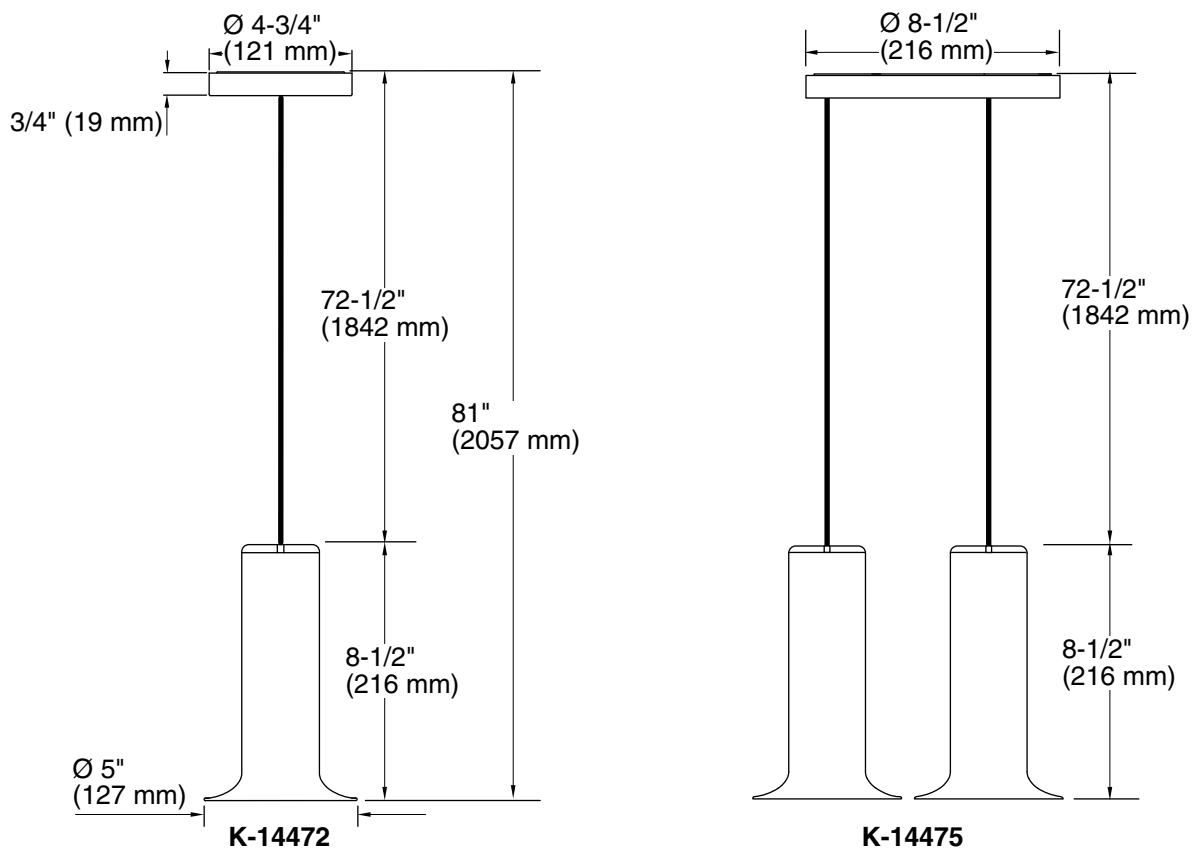

PURIST®

Installation Notes

Install this product according to the installation guide.

Product Diagram