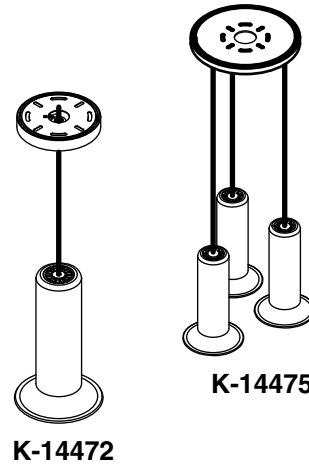

Features

- Metal construction
- Includes installation hardware
- Complements Purist® Suite
- For ceiling-mount installation
- Maximum 60-W T10 bulb(s) (not supplied) required

Codes/Standards Applicable

Specified model meets or exceeds the following:

- UL 1598
- CSA C22.2 No. 250.0

PENDANT LIGHT K-14472 ALSO K-14475

Colors/Finishes

- CP: Polished Chrome
- Other: Refer to Price Book for additional colors/finishes

Specified Model

Model	Description	Colors/Finishes	
K-14472	Pendant light – single bulb	<input type="checkbox"/> CP	<input type="checkbox"/> Other _____
K-14475	Pendant light – triple bulb	<input type="checkbox"/> CP	<input type="checkbox"/> Other _____

Product Specification

The pendant light shall be made of metal construction. Product shall include installation hardware. Product shall require a maximum 60-W T10 bulb(s) (not supplied). Product shall be for ceiling-mount installation. Product shall complement the Purist Suite. Pendant light shall be Kohler Model K-____-____.