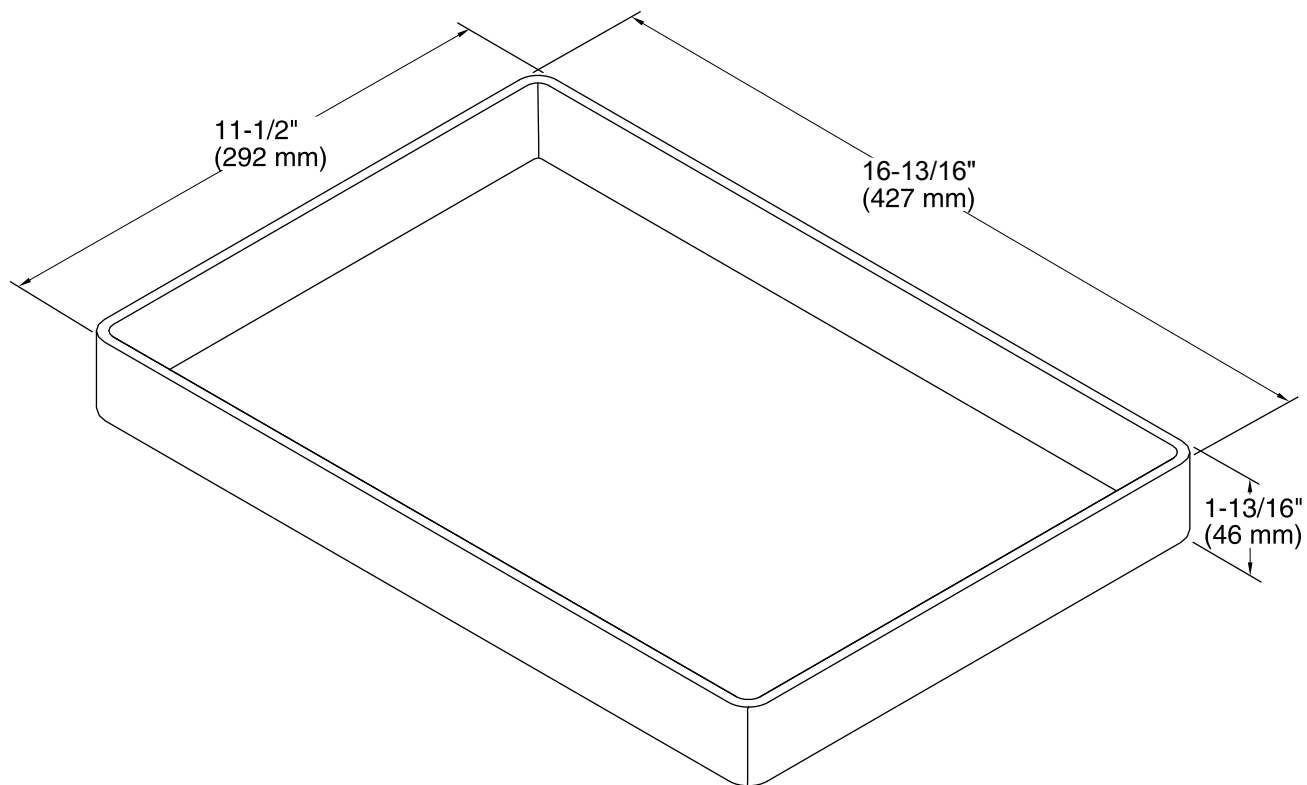

Features

- Fits atop the accessory ledge of the K-3760 and K-3761 Stages kitchen sinks.
- Comes included with the K-3760 and K-3761 Stages kitchen sinks.
- Versatile tray can either contain items or be flipped to act as a cutting board.
- Durable plastic construction.
- Dishwasher safe.

Technical Information

All product dimensions are nominal.