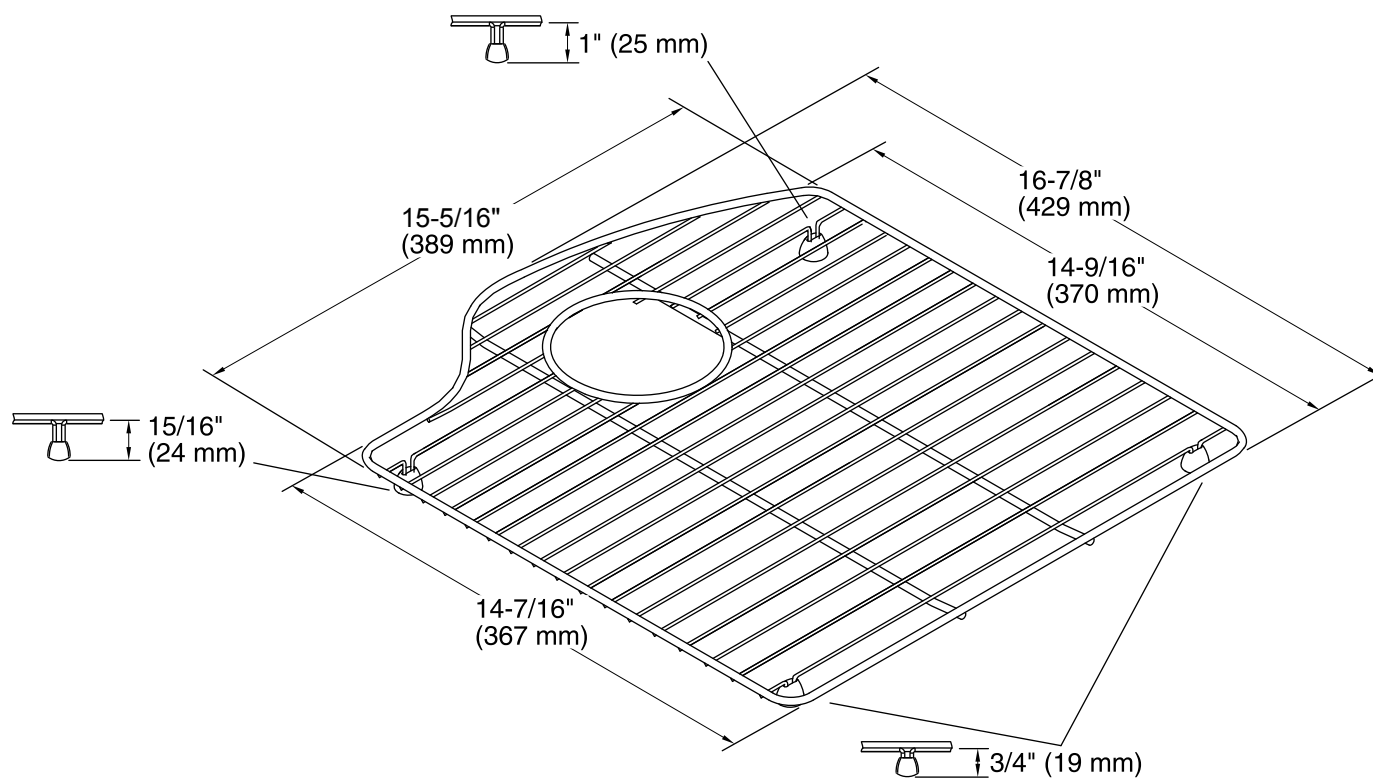

Features

- Fits in the right bowl of the K-5870 Wheatland kitchen sink.
- Durable stainless-steel construction.
- Helps protect sink surface from daily wear.
- Dishwasher safe.
- Rubber feet provide added protection.

Technical Information

All product dimensions are nominal.