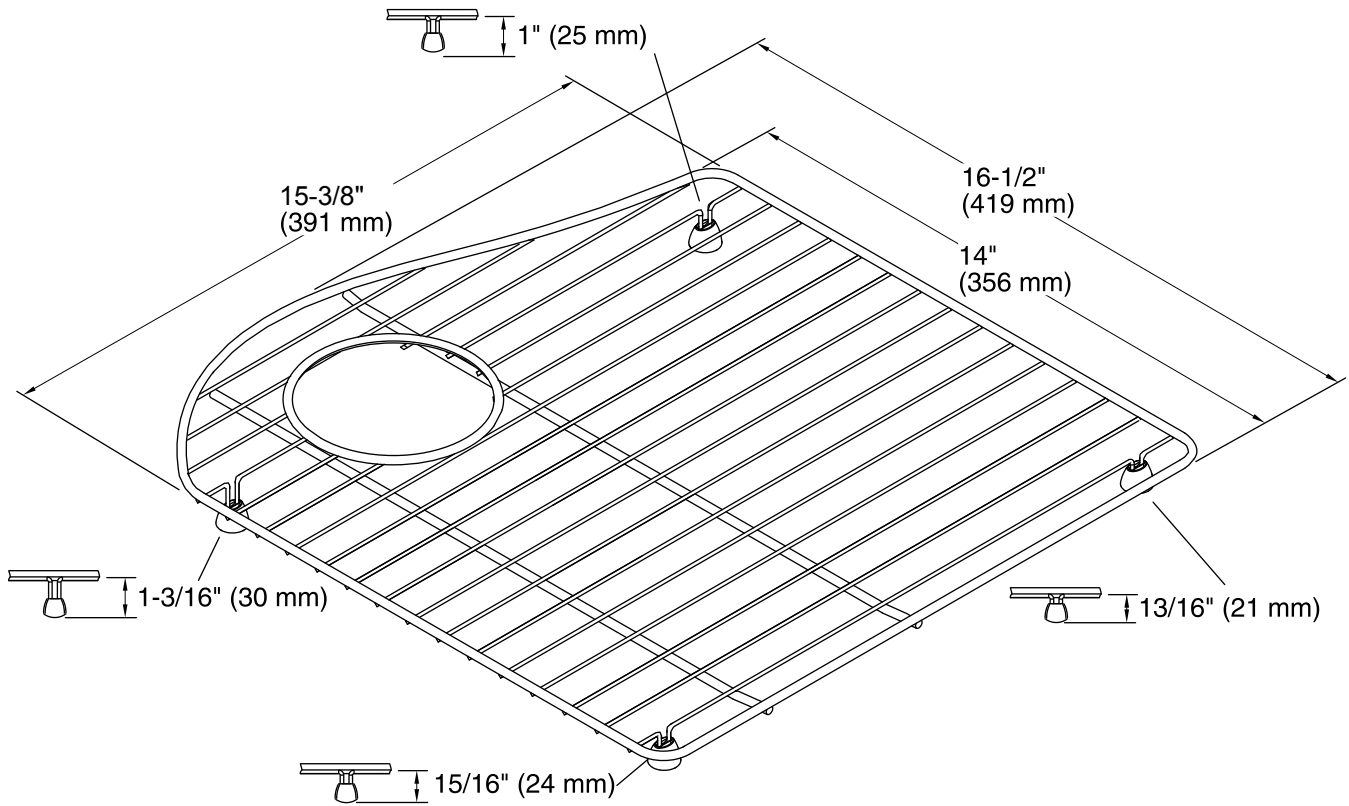

Features

- Fits in the left bowl of the K-5841 Lawnfield kitchen sink.
- Durable stainless-steel construction.
- Helps protect sink surface from daily wear.
- Dishwasher safe.
- Rubber feet provide added protection.

Technical Information

All product dimensions are nominal.