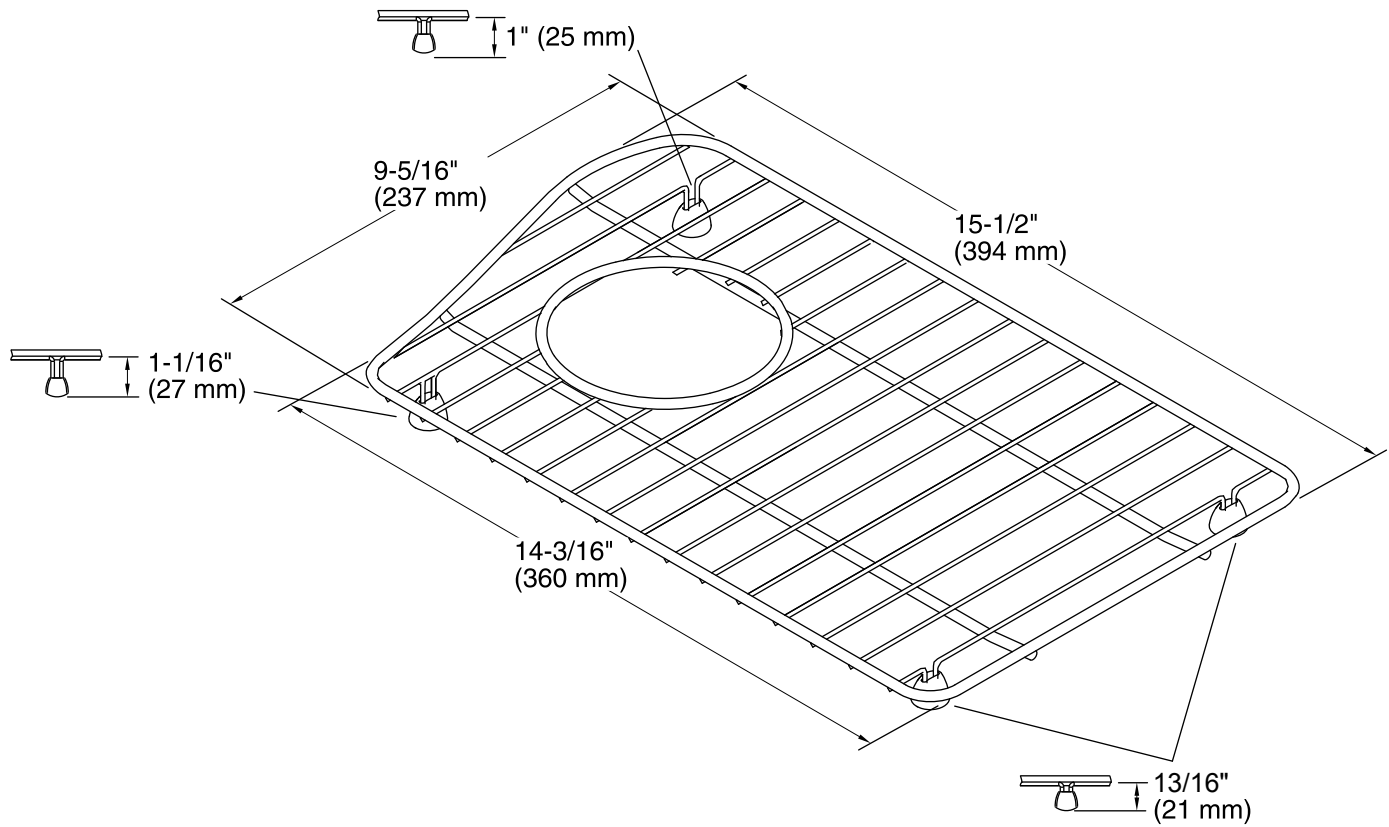

Features

- Fits in the right bowl of the K-5841 Lawnfield kitchen sink.
- Durable stainless-steel construction.
- Helps protect sink surface from daily wear.
- Dishwasher safe.
- Rubber feet provide added protection.

Technical Information

All product dimensions are nominal.