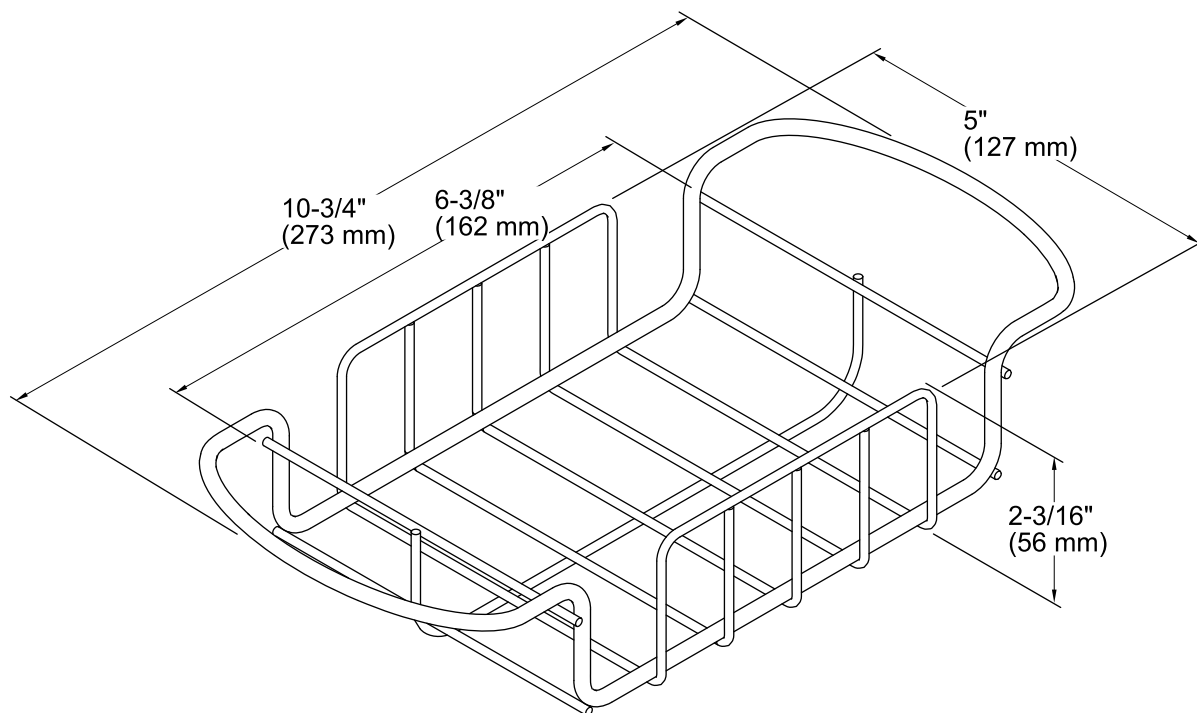

Features

- Fits over the K-6496 and K-6497 Iron/Tones trough sinks.
- Durable stainless-steel construction.

Codes/Standards

None Applicable

KOHLER® One-Year Limited Warranty

See website for detailed warranty information.

Technical Information

All product dimensions are nominal.