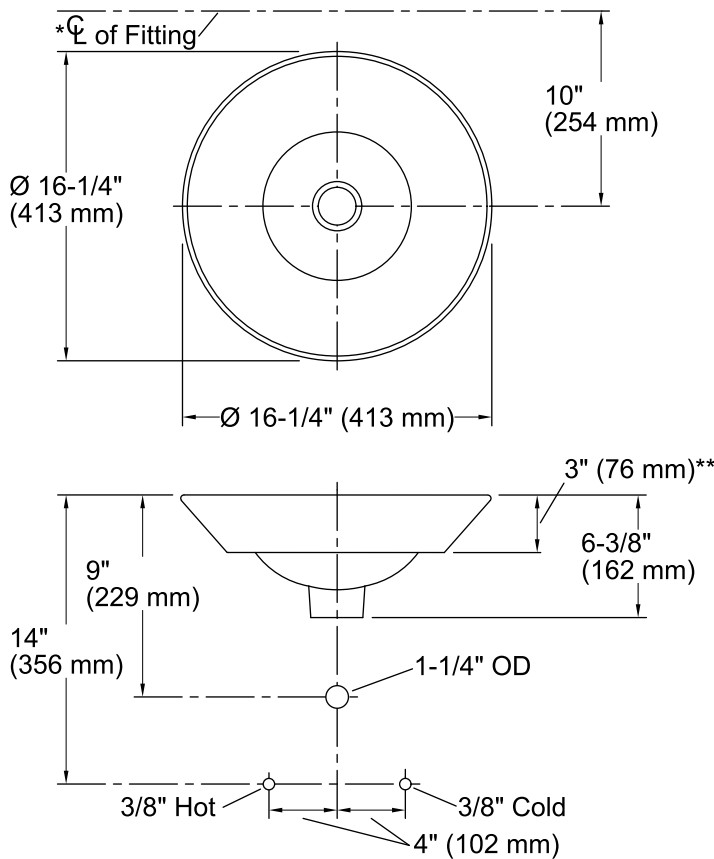

Color	Code	Description
-------	------	-------------

0

White

Imperial Blue™ Conical Bell®

Above-counter/Wall-mount Bathroom Sink
K-14223-VB

Technical Information

All product dimensions are nominal.

Bowl configuration:	Single
Installation:	Above-counter, Wall-mount
Bowl area (Only)	Diameter: 15-7/8" (403 mm) Water depth: 4-1/4" (108 mm)
Drain hole:	1-3/4" (44 mm)
Template:	Above-counter, 1002980-7, required, included

Notes

Install this product according to the installation guide.

*Spout must be 5" (127 mm) long (min) for adequate clearance into the bathroom sink when installed with centerline as shown.

NOTICE: Countertop manufacturer or cutter must use the cut-out template provided with the product, or a current one provided by Kohler Co. (call 1-800-4-KOHLER). Kohler Co. is not responsible for cut-out errors when the incorrect cut-out template is used.