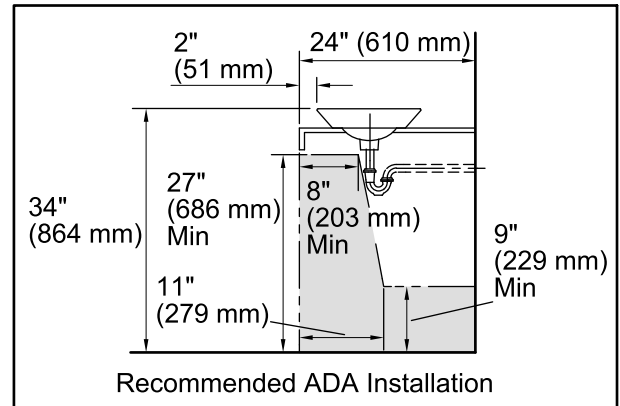

Color	Code	Description
-------	------	-------------

0

White

Imperial Blue™ Conical Bell®

Above-counter/Wall-mount Bathroom Sink
K-14223-VB

Technical Information

All product dimensions are nominal.

Bowl configuration:	Single
Installation:	Above-counter, Wall-mount
Bowl area (Only)	Diameter: 15-7/8" (403 mm) Water depth: 4-1/4" (108 mm)
Drain hole:	1-3/4" (44 mm)
Template:	Above-counter, 1002980-7, required, included

Notes

Install this product according to the installation guide.

*Spout must be 5" (127 mm) long (min) for adequate clearance into the bathroom sink when installed with centerline as shown.

NOTICE: Countertop manufacturer or cutter must use the cut-out template provided with the product, or a current one provided by Kohler Co. (call 1-800-4-KOHLER). Kohler Co. is not responsible for cut-out errors when the incorrect cut-out template is used.