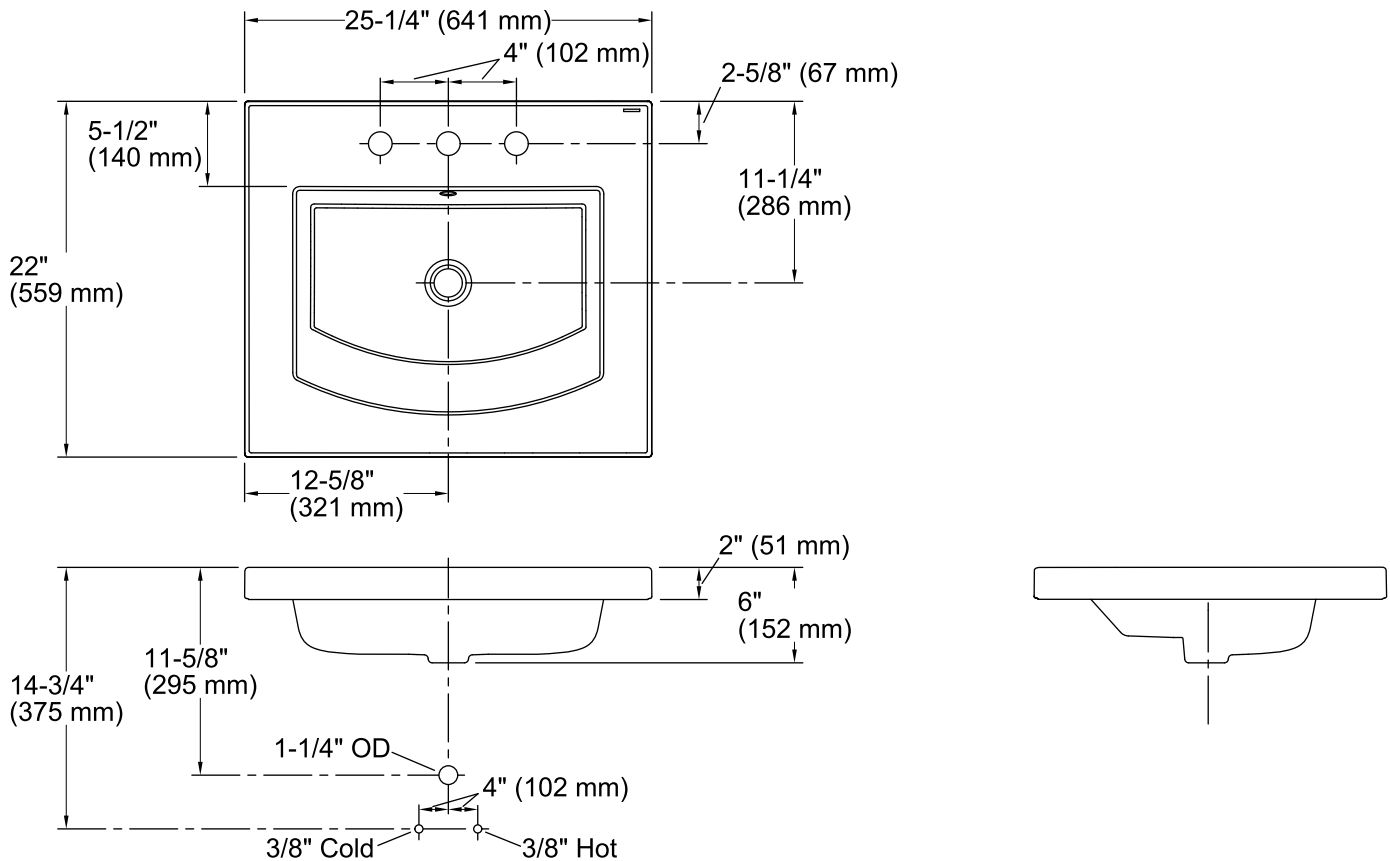

Features

- Vitreous china.
- Vanity-top.
- Rectangular basin.
- With overflow.
- 8-inch centers.
- Coordinates with other products in Persuade Collection.
- Also installs to K-2526, K-2527 and K-2529 vanities.
- 25-1/4" (641 mm) x 22" (559 mm)

Color	Code	Description
	0	White
	96	Biscuit
	47	Almond
	NY	Dune
	95	Ice™ Grey
	7	Black Black™

Technical Information

All product dimensions are nominal.

Bowl configuration:	Single
Installation:	Vanity top
Bowl area (Only)	Length: 18-13/16" (478 mm) Width: 13-7/8" (352 mm) Water depth: 2-1/2" (64 mm)
Number of deck holes:	3
Faucet hole(s):	1-3/8" (35 mm)
Drain hole:	1-3/4" (44 mm)
Template:	Drop-in, 1139967-7, required, included