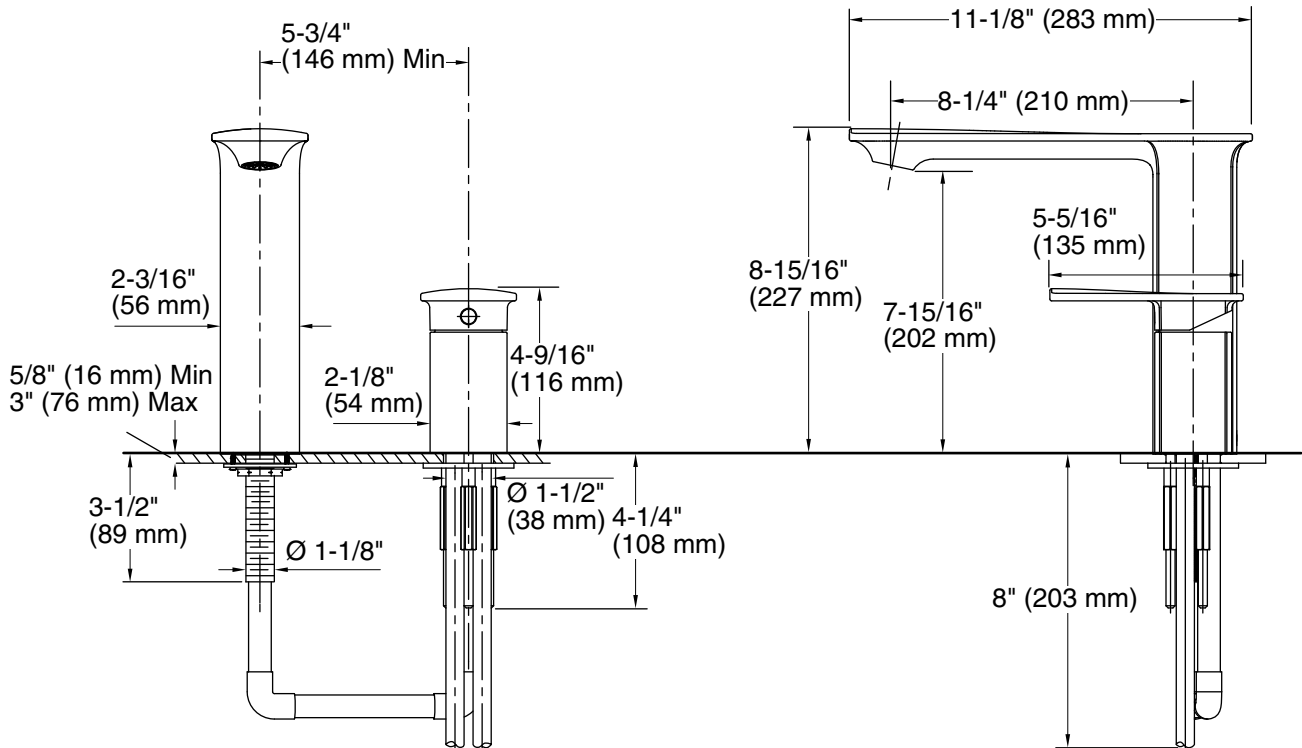

STANCE™

Installation Notes

Install this product according to the installation guide.

Product Diagram