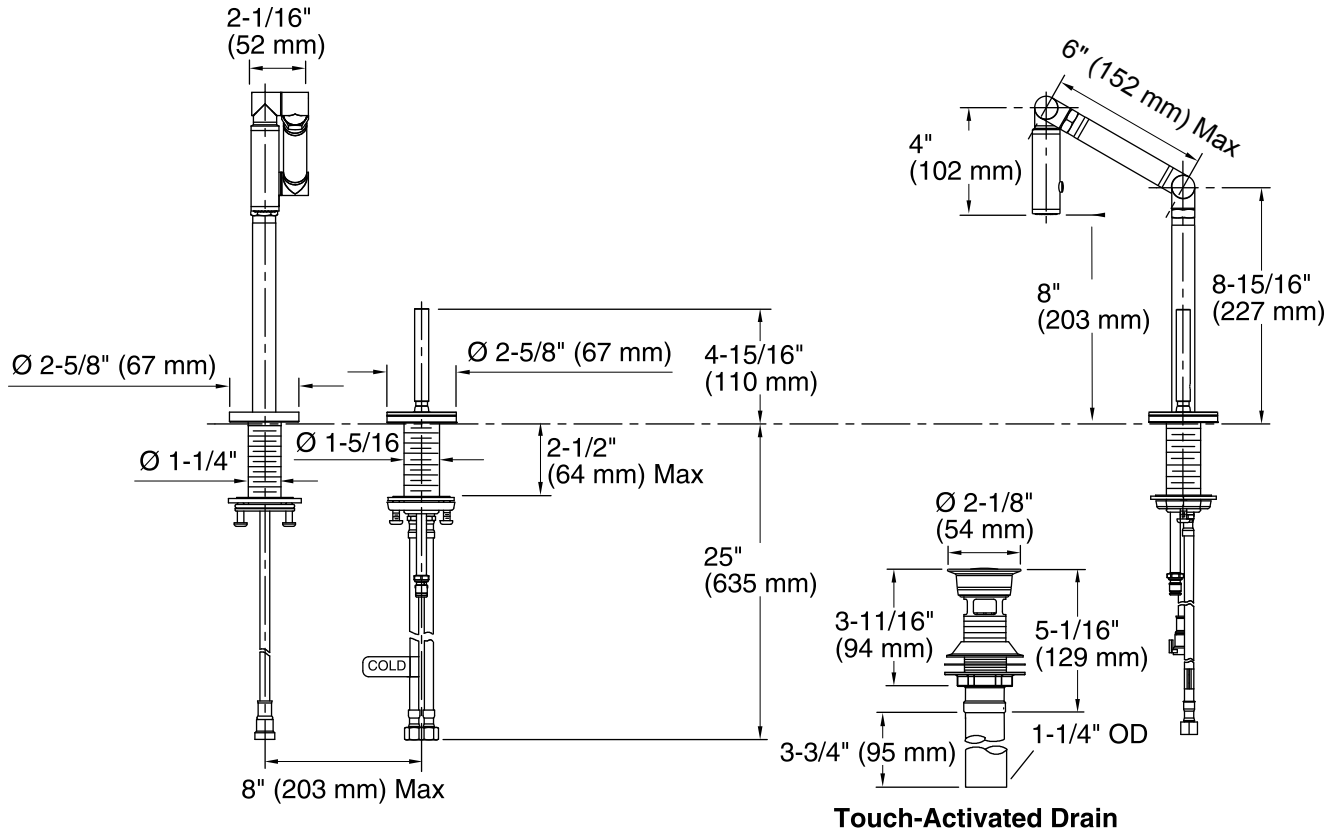

Features

- Metal and carbon fiber construction.
- Brass valve bodies.
- Articulating spout.
- One-piece faucet, self-contained ceramic disc valve allows both volume and temperature control.
- Counter-top-mount installation.
- Integral sprayhead.
- Touch-activated drain.
- 1-5/16" (33 mm) diameter remote joystick valve.
- With black tube.
- 1.5 gal/min (5.7 l/min) maximum flow rate [max at 60 psi (4.14 bar)].

Color	Code	Description
	CP	Polished Chrome
	VS	Vibrant® Stainless

Technical Information

All product dimensions are nominal.

Spout reach: 6" (152 mm)

Drain included: YES

Drain tailpiece included: YES

Faucet:

Flow rate: 1.5 gal/min (5.7 l/min)

Pressure: 60 psi (4.1 bar)

Notes

Install this product according to the installation guide.

ADA compliant when installed to the specific requirements of these regulations.