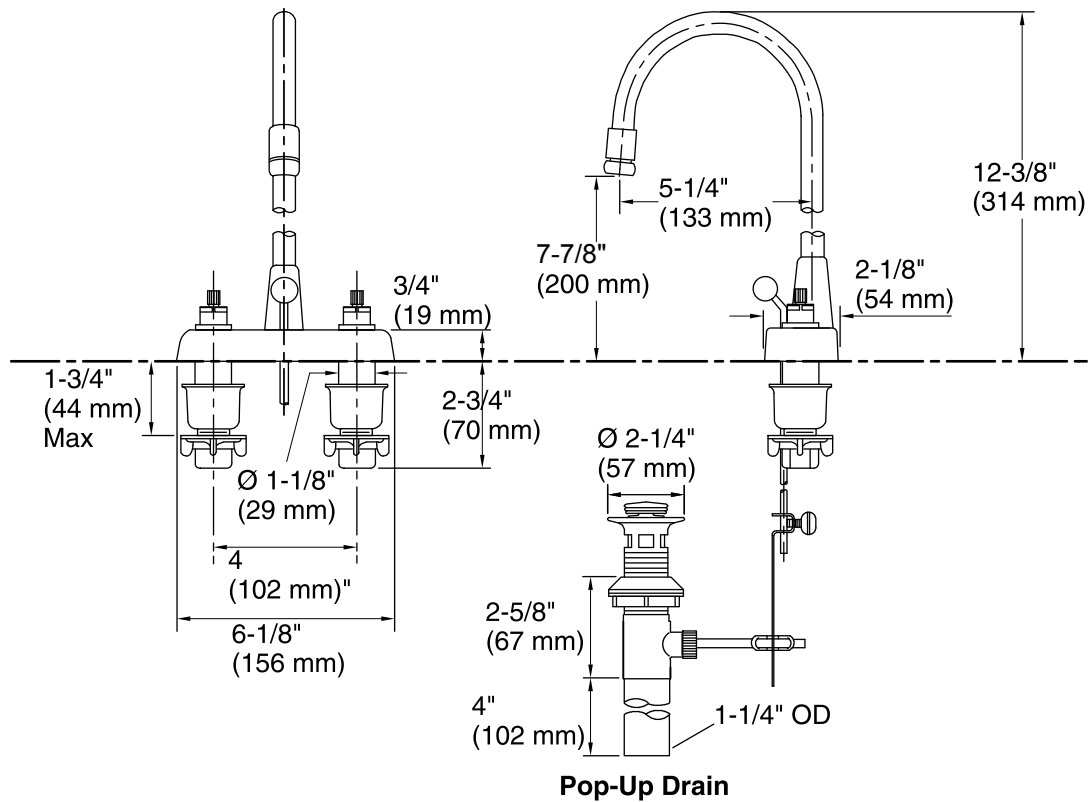

Features

- Brass construction.
- Brass valve bodies.
- Quarter-turn washerless ceramic disc valves.
- Pop-up drain with lift rod and tailpiece.
- Variety of handle style options.
- For 4" (102 mm) centers.
- Standard aerator.
- 5-1/4" (133 mm) gooseneck spout.
- 1.5 gal/min (5.7 l/min) maximum flow rate [max at 60 psi (4.14 bar)].

Color Code Description

● CP Polished Chrome

Technical Information

All product dimensions are nominal.

Spout reach: 5-1/4" (133 mm)

Drain included: YES

Drain tailpiece included:

Faucet:

Flow rate: 1.5 gal/min (5.7 l/min)

Pressure: 60 psi (4.1 bar)

Notes

Install this product according to the installation guide.