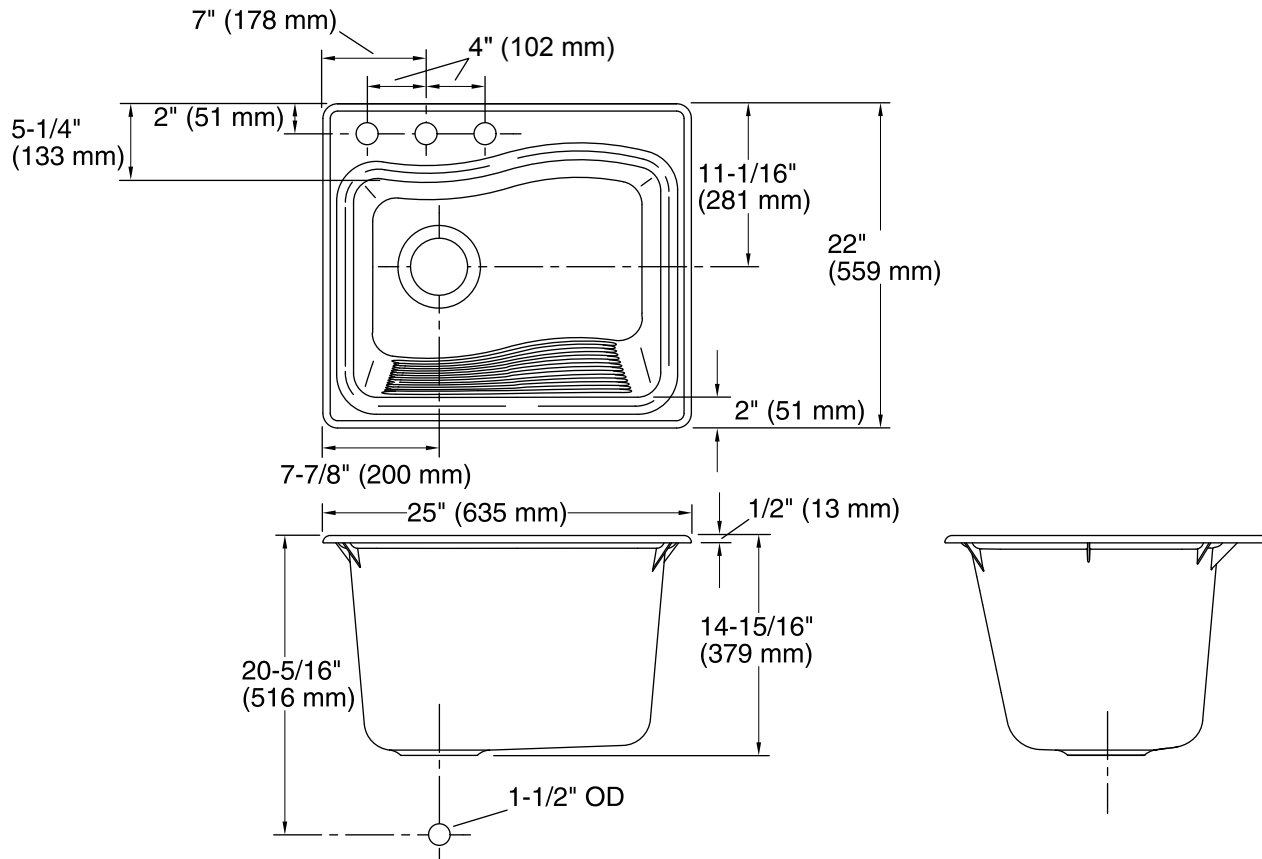

Features

- 27-inch minimum base cabinet width.
- KOHLER cast iron.
- Acid-resistant enamel finish.
- Single bowl.
- Top-mount.
- Integral washboard.
- Three faucet holes.
- 25" (635 mm) x 22" (559 mm)

Recommended Accessories

K-9000 P-Trap

Optional Accessories

K-8801 Sink Strainer

Components

Additional included component/s: Wire rack, and soaking pan.

Codes/Standards

ASME A112.19.1/CSA B45.2

KOHLER® Enameled Cast Iron Kitchen Sink - Lifetime Limited Warranty

Technical Information

All product dimensions are nominal.

Bowl configuration:	Single
Installation:	Top-mount
Bowl area	Length: 21-1/2" (546 mm) Width: 14-3/4" (375 mm) Bowl depth: 14-1/4" (362 mm)
Number of deck holes:	3
Faucet hole(s):	1-3/8" (35 mm)
Drain hole:	3-5/8" (92 mm)
Template:	Top-mount, 1079984-7, required, included