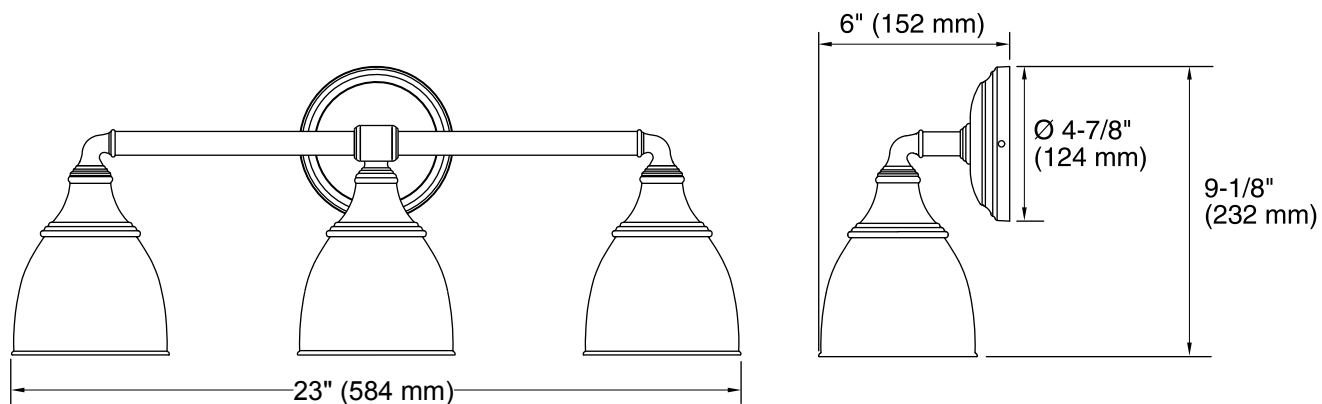

Product Specification

2. The triple-light wall sconce shall be of metal construction. Sconce shall include installation hardware. Sconce shall require a maximum 100-W bulb (not supplied) for each light. Sconce shall be positioned facing up or down. Sconce shall complement the Devonshire faucet line. Triple-light wall sconce shall be Kohler Model K-10572.