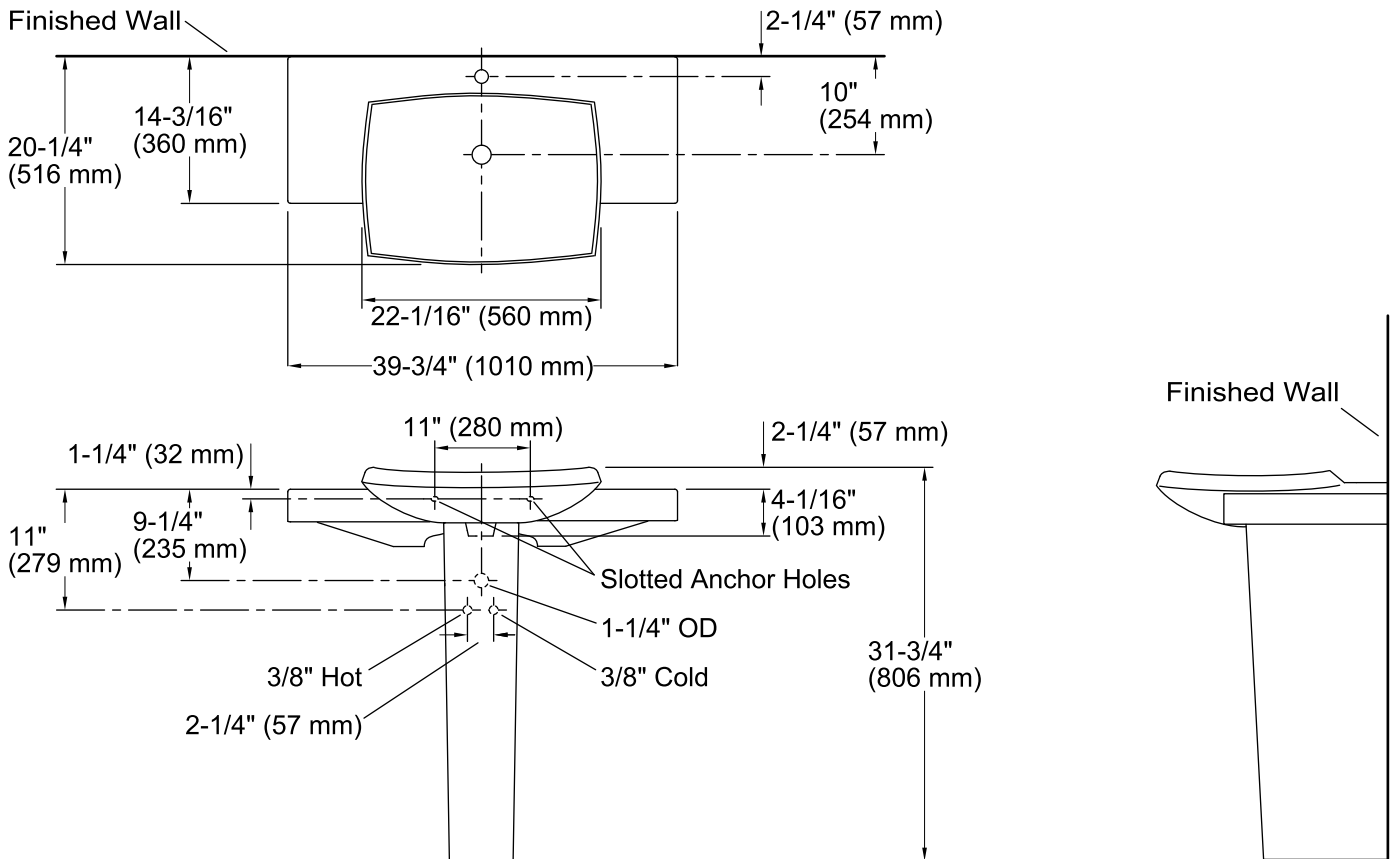

Features

- Fireclay.
- Pedestal sink.
- Rectangular basin with modern design integrated vanity top.
- Single faucet hole.
- Includes mounting hardware.
- Coordinates with other products in the Escale collection.
- 39-3/4" (1010mm) x 20-1/4" (516 mm) x 34-15/16" (887 mm)

Technical Information

All product dimensions are nominal.

Bowl configuration:	Single
Installation:	Pedestal
Bowl area (Only)	Length: 22-1/16" (560 mm) Width: 16-3/8" (416 mm) Water depth: 4-1/4" (108 mm)
Number of deck holes:	1
Faucet hole(s):	1-3/8" (35 mm)
Drain hole:	1-3/4" (44 mm)