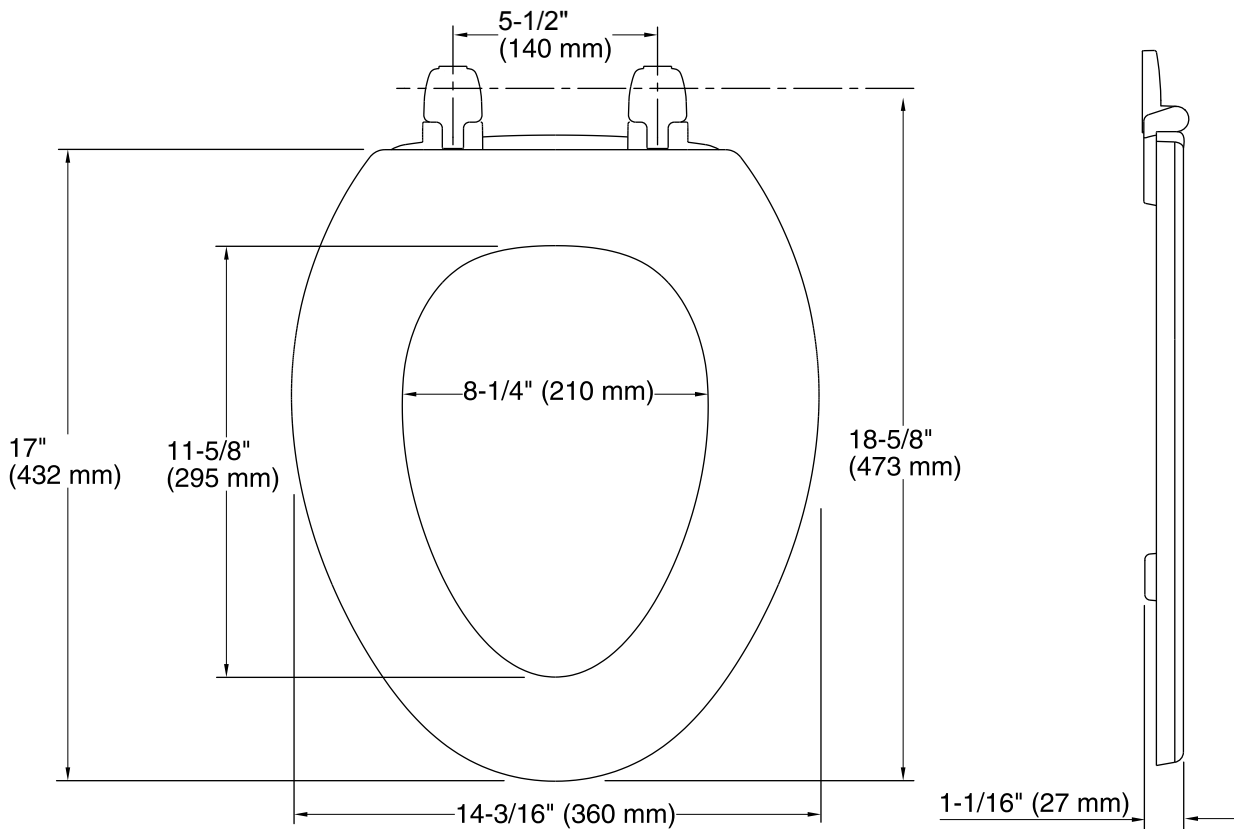

Features

- Molded wood.
- With lid.
- Elongated closed-front seat.
- Versatile design that complements the design lines of many toilets.

Codes/Standards

IAPMO/ANSI Z124.5

KOHLER® One-Year Limited Warranty

See website for detailed warranty information.

Available Color/Finishes

Color tiles intended for reference only.

Color	Code	Description
	0	White
	HW1	Honed White
	96	Biscuit
	47	Almond

Technical Information

All product dimensions are nominal.

Seat shape type: Elongated

Seat front type: Closed front

Seat-mounting holes: 5-1/2" (140 mm)

Notes

Install this product according to the installation guide.