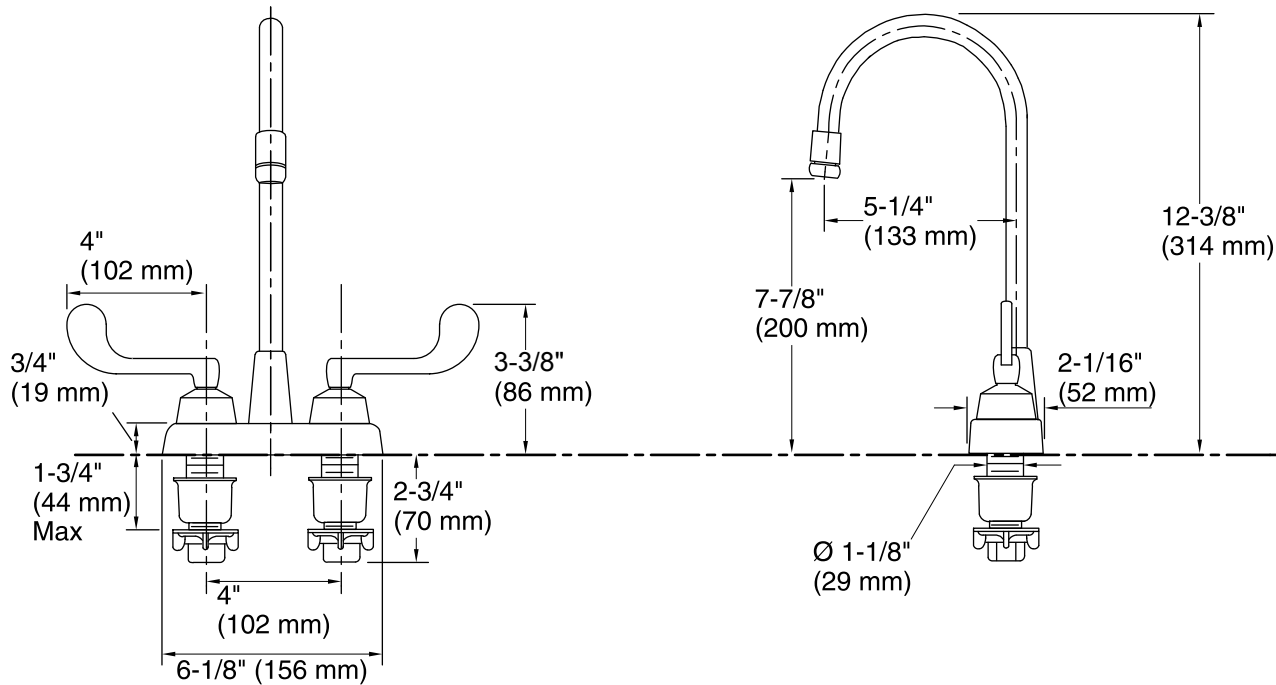

Features

- Brass construction.
- Brass valve bodies.
- Quarter-turn washerless ceramic disc valves.
- 5-1/4" (133 mm) spout reach.
- Standard aerator.
- Wristblade lever handle.
- Less drain.
- 1.5 gal/min (5.7 l/min) maximum flow rate [max at 60 psi (4.14 bar)].

Color Code Description

● CP Polished Chrome

Technical Information

All product dimensions are nominal.

Spout reach: 5-1/4" (133 mm)

Faucet:

Flow rate: 1.5 gal/min (5.7 l/min)

Pressure: 60 psi (4.1 bar)