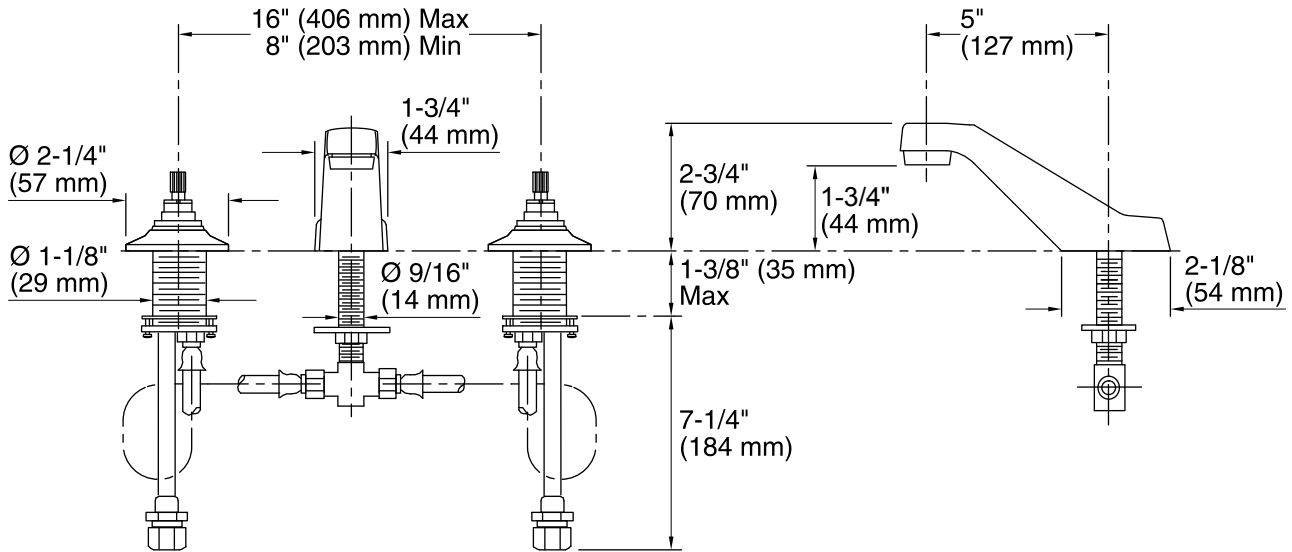

## Features

- Brass construction.
- Brass valve bodies.
- Quarter-turn washerless ceramic disc valves.
- Less drain and lift rod.
- Vandal-resistant Water-Guard® aerator.
- Variety of handle style options.
- 5" (127 mm) spout reach.
- 2.0 gal/min (7.6 l/min) maximum flow rate [max at 60 psi (4.14 bar)].

### Technical Information

All product dimensions are nominal.

Spout reach: 5" (127 mm)