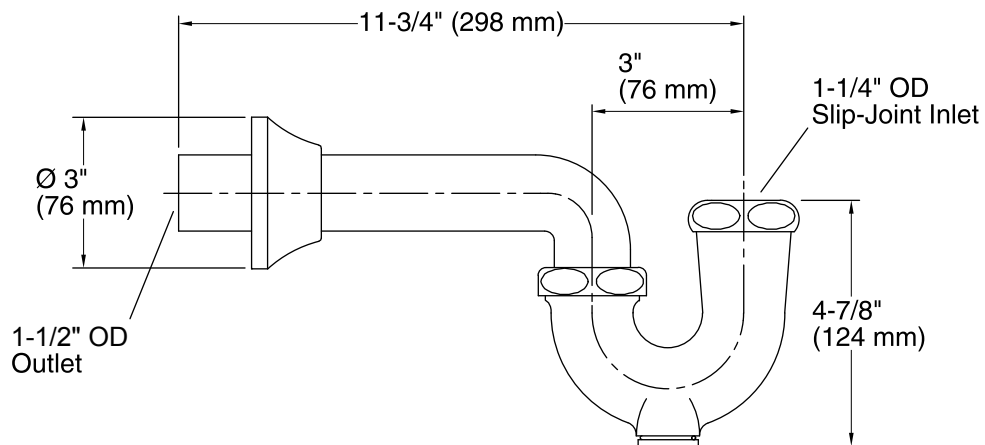

Technical Information

All product dimensions are nominal.

Notes

Install this product according to the installation guide.