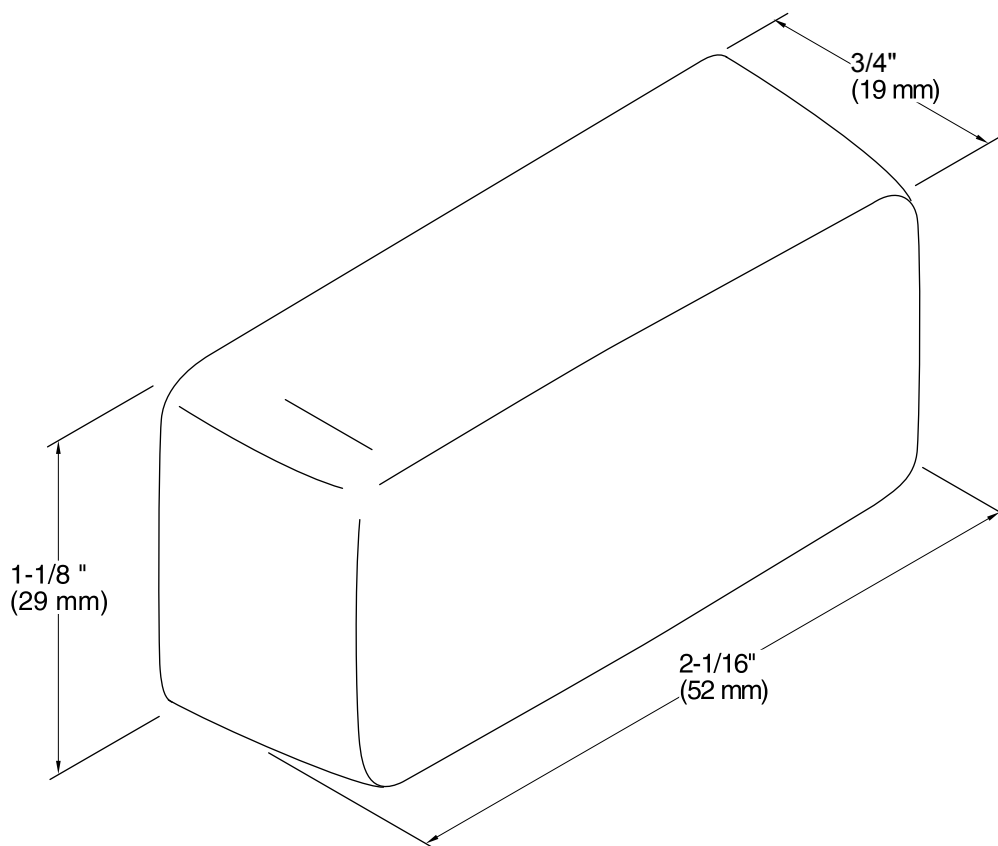

## Features

- Left-hand trip lever.
- Premium metal construction for durability.
- KOHLER finishes resist corrosion and tarnish.
- For use with Gabrielle Comfort Height toilets.

## Technical Information

All product dimensions are nominal.