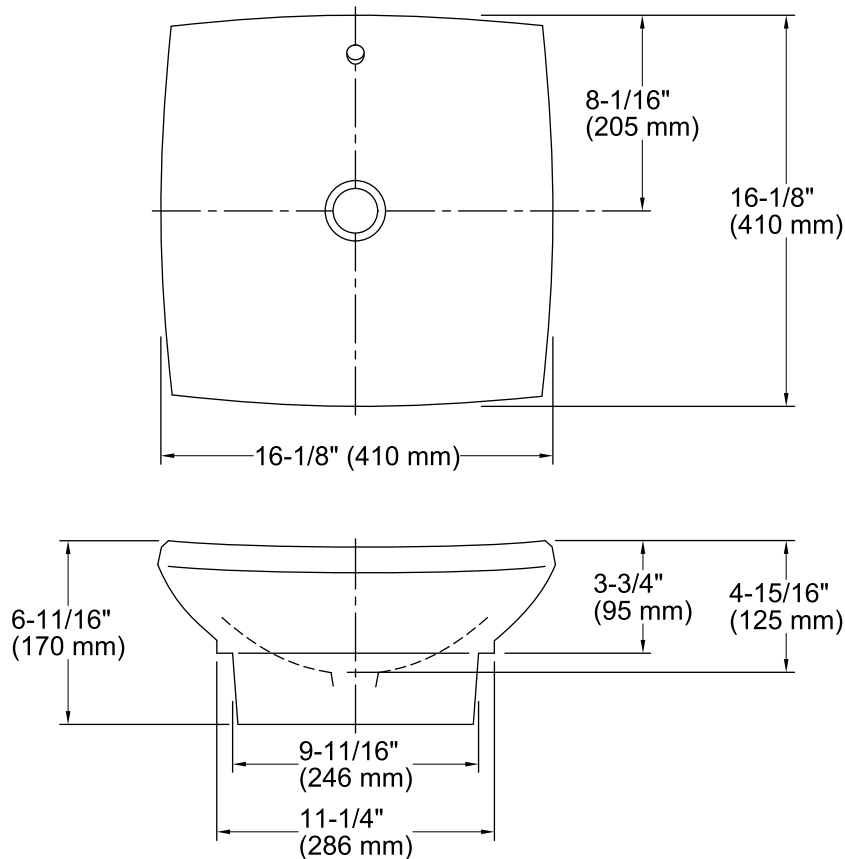

Features

- Fireclay.
- Above-counter.
- Square basin with a contemporary design.
- With overflow.
- No faucet holes; requires wall- or counter-mount faucet.
- Coordinates with other products in the Escale collection.
- 16-1/8" (410 mm) x 16-1/8" (410 mm)

	0	White
	96	Biscuit
	47	Almond

Technical Information

All product dimensions are nominal.

Bowl configuration:	Single
Installation:	Above-counter
Bowl area (Only)	Width: 16-1/8" (410 mm) Bowl depth: 16-1/8" (410 mm) Water depth: 3-1/2" (89 mm)
Drain hole:	1-3/4" (44 mm)
Template:	Above-counter, 1052863-7, required, included