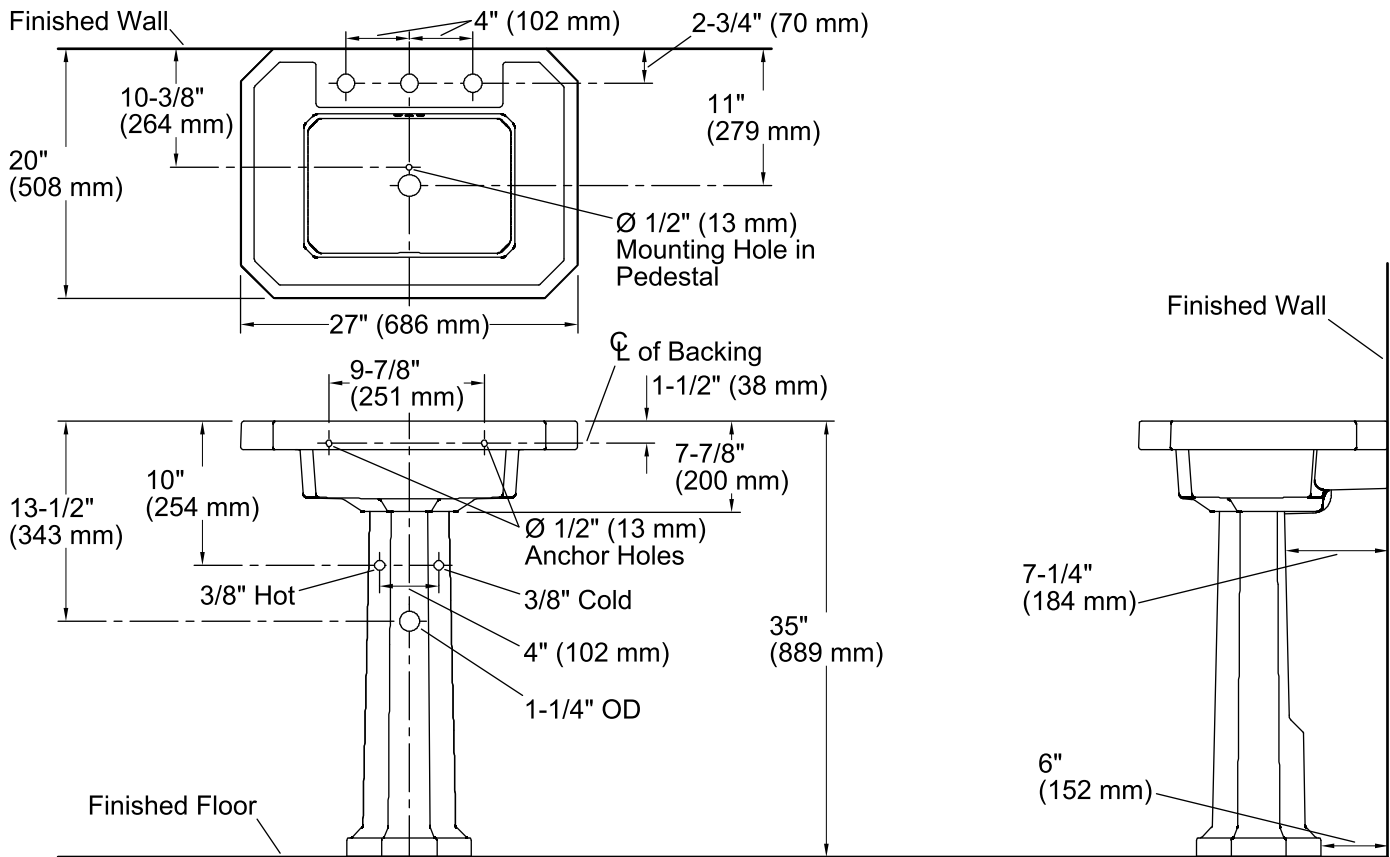

Features

- Fireclay.
- Pedestal sink.
- Rectangular basin.
- With overflow.
- 8-inch centers.
- Coordinates with other products in the Kathryn collection.
- 27" (686 mm) x 20" (508 mm) x 35" (889 mm)

Recommended Accessories

K-7605-P Angle Supply with Stop (pair)
K-8998 P-Trap

Optional Accessories

1041816

Components

Product includes:

K-2324
K-2323-8

Additional included component/s: accessory pack, and rubber pads.

Codes/Standards

Technical Information

All product dimensions are nominal.

Bowl configuration:	Single
Installation:	Pedestal
Bowl area (Only)	Length: 17" (432 mm) Width: 11-1/2" (292 mm) Water depth: 4-1/8" (105 mm)
Number of deck holes:	3
Faucet hole(s):	1-3/8" (35 mm)
Drain hole:	1-3/4" (44 mm)