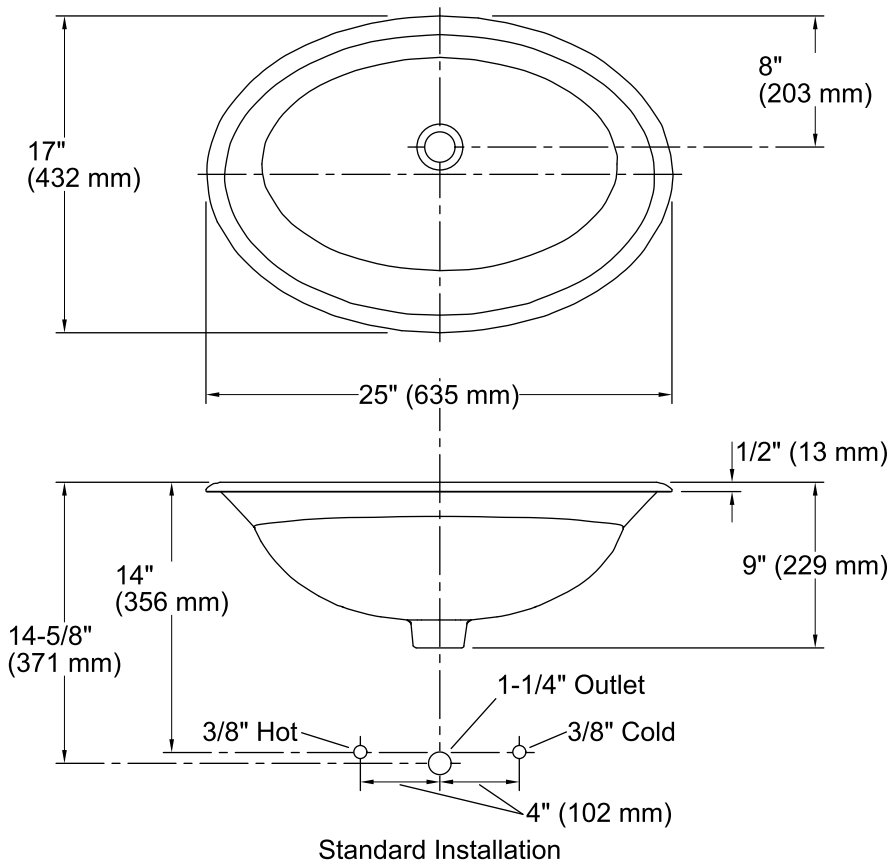

Technical Information

All product dimensions are nominal.

Bowl configuration:	Single
Installation:	Drop-In
Bowl area (Only)	Length: 23" (584 mm) Width: 15" (381 mm) Water depth: 7" (178 mm)
Drain hole:	1-3/4" (44 mm)
Template:	Drop-in, 114809-7, required, included

Notes

Install this product according to the installation guide.

4-5/8" (117 mm) minimum faucet spout length needed to reach over rim into basin.

NOTICE: Countertop manufacturer or cutter must use the cut-out template provided with the product, or a current one provided by Kohler Co. (call 1-800-4-KOHLER). Kohler Co. is not responsible for cutout errors when the incorrect cutout template is used.

ADA compliant when installed to the specific requirements of these regulations.