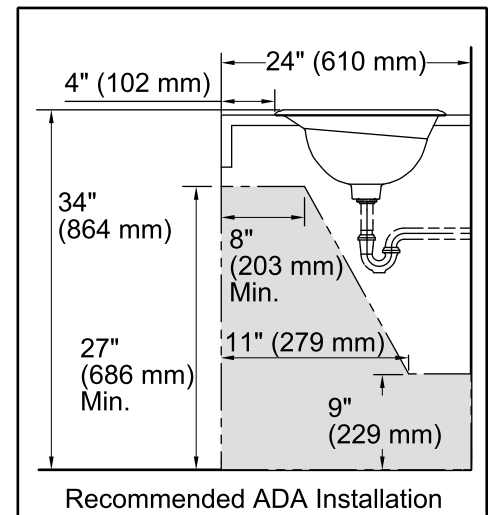

Technical Information

All product dimensions are nominal.

Bowl configuration:	Single
Installation:	Drop-In
Bowl area (Only)	Length: 23" (584 mm) Width: 15" (381 mm) Water depth: 7" (178 mm)
Drain hole:	1-3/4" (44 mm)
Template:	Drop-in, 114809-7, required, included

Notes

Install this product according to the installation guide.

4-5/8" (117 mm) minimum faucet spout length needed to reach over rim into basin.

NOTICE: Countertop manufacturer or cutter must use the cut-out template provided with the product, or a current one provided by Kohler Co. (call 1-800-4-KOHLER). Kohler Co. is not responsible for cutout errors when the incorrect cutout template is used.

ADA compliant when installed to the specific requirements of these regulations.