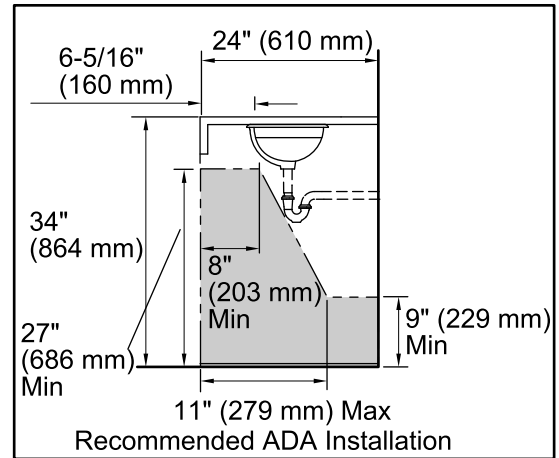

Features

- Vitreous china.
- Under-mount.
- Oval basin.
- No faucet holes; requires wall- or counter-mount faucet.
- Coordinates with other products in the Devonshire collection.
- 16-7/8" (430 mm) x 13-11/16" (348 mm)

Technical Information

All product dimensions are nominal.

Bowl configuration:	Single
Installation:	Under-mount
Bowl area (Only)	Length: 16-7/8" (429 mm) Width: 13-11/16" (348 mm) Water depth: 4-3/16" (106 mm)
Drain hole:	1-3/4" (44 mm)
Template:	Under-mount, 1035965-7, required, not included