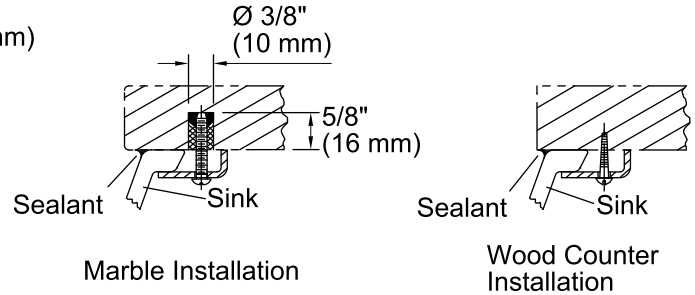

Features

- Vitreous china.
- Under-mount.
- Oval basin.
- No faucet holes; requires wall- or counter-mount faucet.
- Coordinates with other products in the Devonshire collection.
- 16-7/8" (430 mm) x 13-11/16" (348 mm)

Technical Information

All product dimensions are nominal.

Bowl configuration:	Single
Installation:	Under-mount
Bowl area (Only)	Length: 16-7/8" (429 mm) Width: 13-11/16" (348 mm) Water depth: 4-3/16" (106 mm)
Drain hole:	1-3/4" (44 mm)
Template:	Under-mount, 1035965-7, required, not included