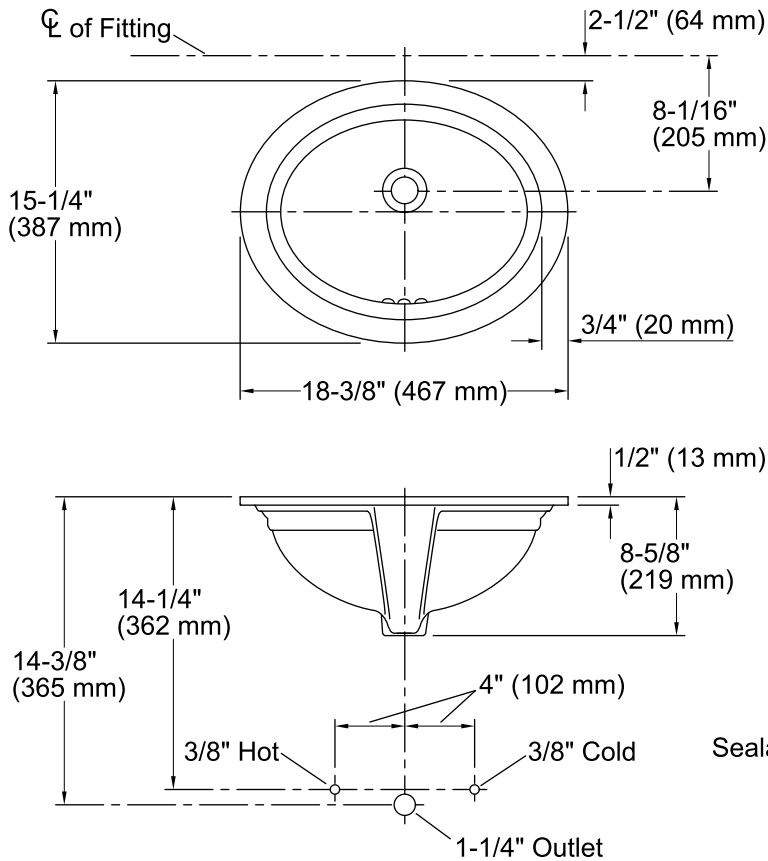

Features

- Vitreous china.
- Under-mount.
- Oval basin.
- No faucet holes; requires wall- or counter-mount faucet.
- Coordinates with other products in the Devonshire collection.
- 16-7/8" (430 mm) x 13-11/16" (348 mm)

Technical Information

All product dimensions are nominal.

Bowl configuration:	Single
Installation:	Under-mount
Bowl area (Only)	Length: 16-7/8" (429 mm) Width: 13-11/16" (348 mm) Water depth: 4-3/16" (106 mm)
Drain hole:	1-3/4" (44 mm)
Template:	Under-mount, 1035965-7, required, not included