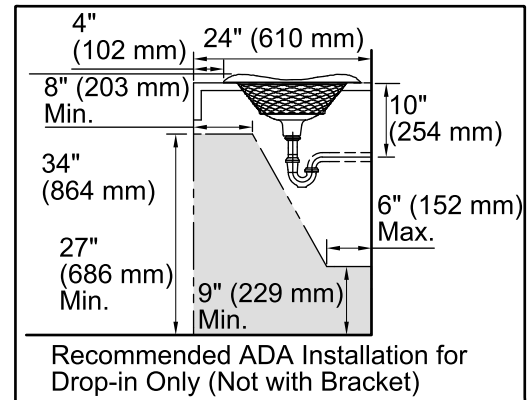

Features

- KOHLER® Cast Iron.
- Drop-in.
- Distinctive curved shape.
- Without overflow.
- No faucet holes; requires wall- or counter-mount faucet.
- 17-1/2" (445 mm) x 17-1/2" (445 mm)

Recommended Accessories

K-9018 P-Trap
K-7114 Pop-Up Drain

Optional Accessories

K-9655

ADA

Codes/Standards

ASME A112.19.1/CSA B45.2
ADA
ICC/ANSI A117.1

KOHLER® Lifetime Limited Warranty for Cast Iron Components

See website for detailed warranty information.

Technical Information

All product dimensions are nominal.

Bowl configuration:	Single
Installation:	Drop-In
Bowl area (Only)	Diameter: 13" (330 mm) Water depth: 4-3/4" (121 mm)
Drain hole:	1-3/4" (44 mm)
Template:	Drop-in, 87996-7, required, included