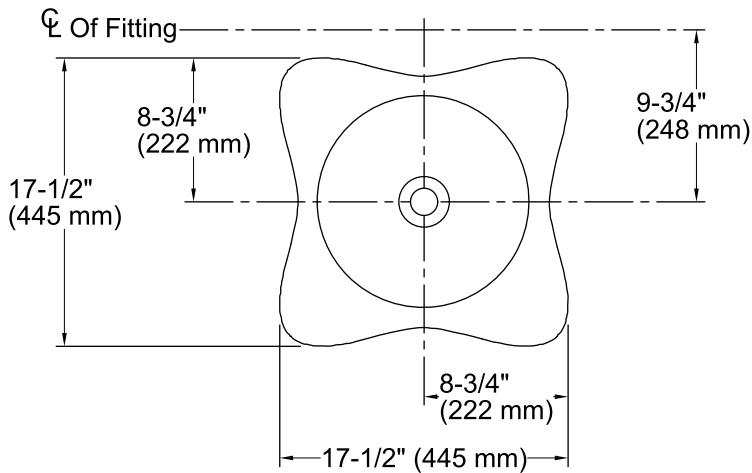

Features

- KOHLER® Cast Iron.
- Drop-in.
- Distinctive curved shape.
- Without overflow.
- No faucet holes; requires wall- or counter-mount faucet.
- 17-1/2" (445 mm) x 17-1/2" (445 mm)

Recommended Accessories

Technical Information

All product dimensions are nominal.

Bowl configuration:	Single
Installation:	Drop-In
Bowl area (Only)	Diameter: 13" (330 mm) Water depth: 4-3/4" (121 mm)
Drain hole:	1-3/4" (44 mm)
Template:	Drop-in, 87996-7, required, included