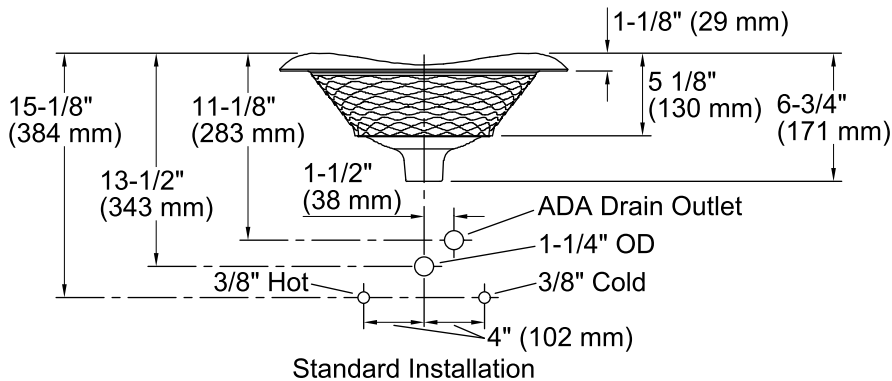

Features

- KOHLER® Cast Iron.
- Drop-in.
- Distinctive curved shape.
- Without overflow.
- No faucet holes; requires wall- or counter-mount faucet.
- 17-1/2" (445 mm) x 17-1/2" (445 mm)

Recommended Accessories

Technical Information

All product dimensions are nominal.

Bowl configuration:	Single
Installation:	Drop-In
Bowl area (Only)	Diameter: 13" (330 mm) Water depth: 4-3/4" (121 mm)
Drain hole:	1-3/4" (44 mm)
Template:	Drop-in, 87996-7, required, included