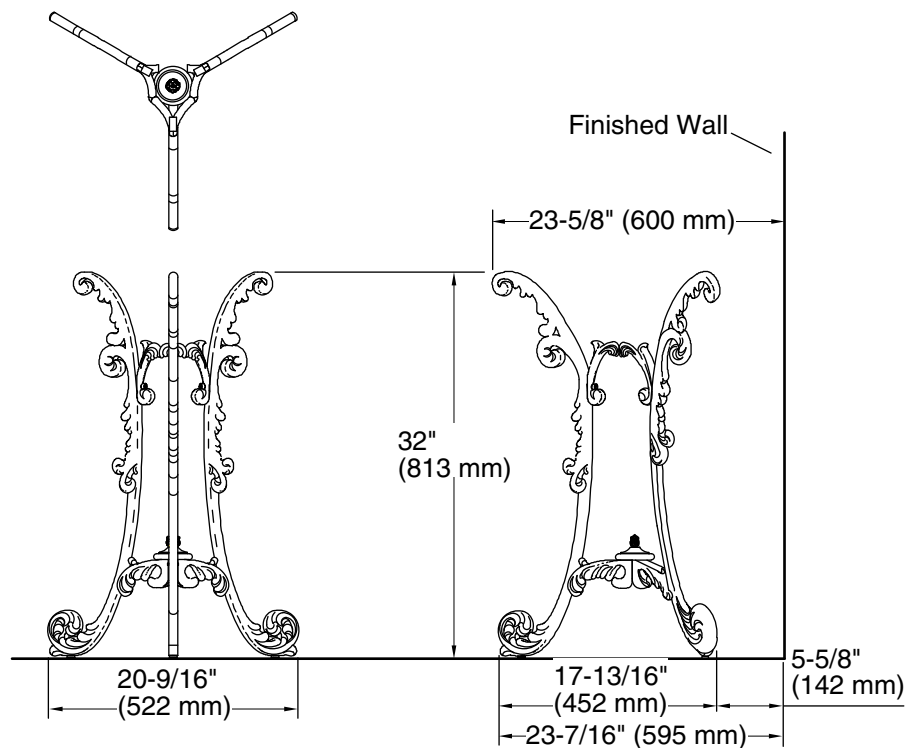

Features

- 20-9/16" (522 mm) x 17-13/16" (456 mm) x 32" (813 mm)
- Designed for the Iron Works® bathroom sink
- KOHLER cast iron with Iron Black finish

Codes/Standards Applicable

Specified model meets or exceeds the following:

- None applicable

Colors/Finishes

- NA: None applicable

Accessories:

- 0: White
- Other: Refer to Price Book for additional colors/finishes

Specified Model

Model	Description			Colors/Finishes	
K-2823-P5	Iron Works Historic™ Pedestal			<input type="checkbox"/> NA	
Required Iron Works bathroom sink					
K-2822-	<input type="checkbox"/> 8A	<input type="checkbox"/> 4A	<input type="checkbox"/> 1A	8" (203 mm) centers, 4" (102 mm) centers, or single-hole with Almond exterior	<input type="checkbox"/> 47 Almond
K-2822-	<input type="checkbox"/> 8B	<input type="checkbox"/> 4B	<input type="checkbox"/> 1B	8" (203 mm) centers, 4" (102 mm) centers, or single-hole with Biscuit exterior	<input type="checkbox"/> 96 Biscuit
K-2822-	<input type="checkbox"/> 8S	<input type="checkbox"/> 4S	<input type="checkbox"/> 1S	8" (203 mm) centers, 4" (102 mm) centers, or single-hole with Sandbar exterior	<input type="checkbox"/> 0 White <input type="checkbox"/> Other _____
K-2822-	<input type="checkbox"/> 8W	<input type="checkbox"/> 4W	<input type="checkbox"/> 1W	8" (203 mm) centers, 4" (102 mm) centers, or single-hole with White exterior	<input type="checkbox"/> 0 White <input type="checkbox"/> Other _____

Product Specification

The pedestal table shall be 20-9/16" (522 mm) in width, 17-13/16" (452 mm) in depth and 32" (813 mm) in height. Pedestal shall be made of Kohler cast iron with Black Iron finish. Pedestal shall be designed for the Iron Works® bathroom sink. Pedestal shall be Kohler Model K-2823-P5-NA.

IRON WORKS HISTORIC™

Technical Information

Included Components:	
Accessory pack	1004208
Levelers (3)	1000593

Installation Notes

Install this product according to the installation guide.

Product Diagram