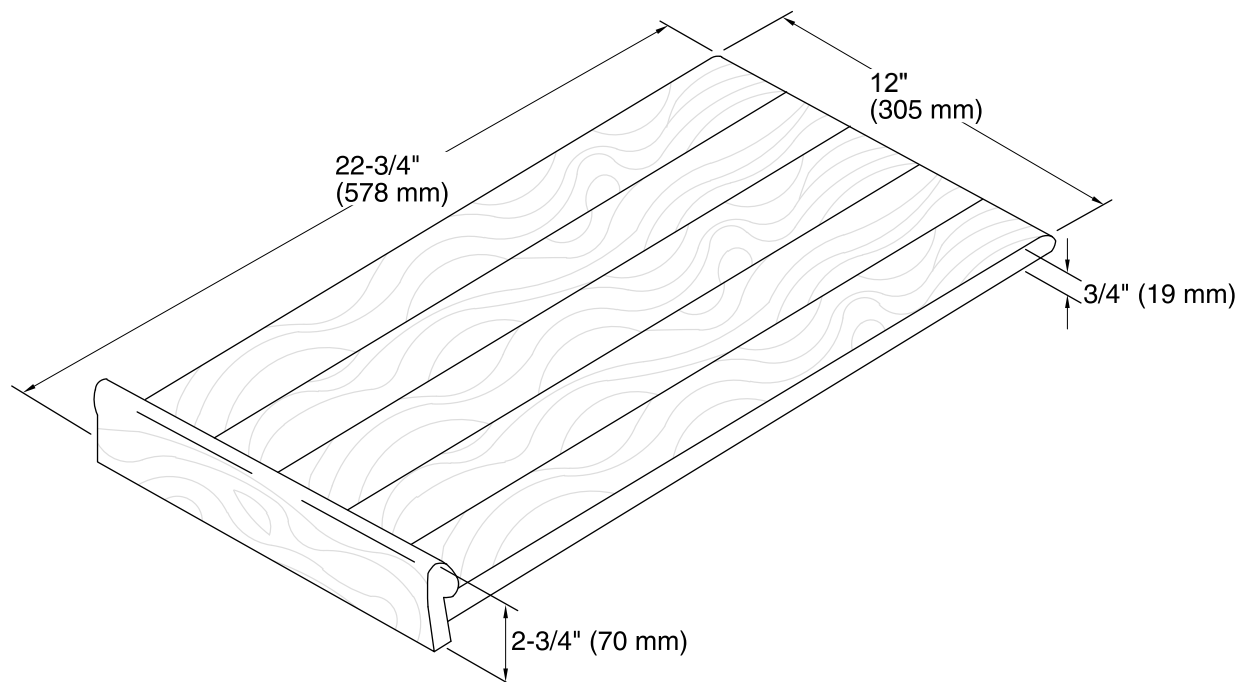

Technical Information

All product dimensions are nominal.