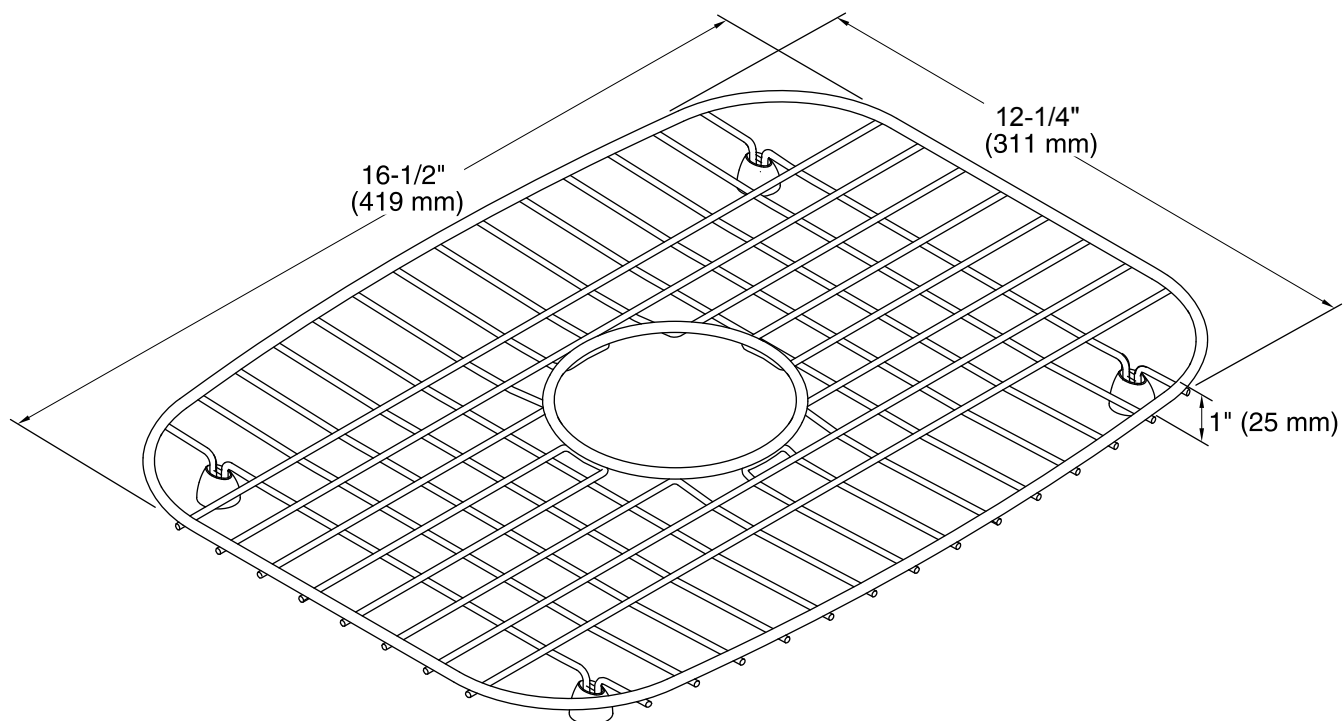

Technical Information

All product dimensions are nominal.