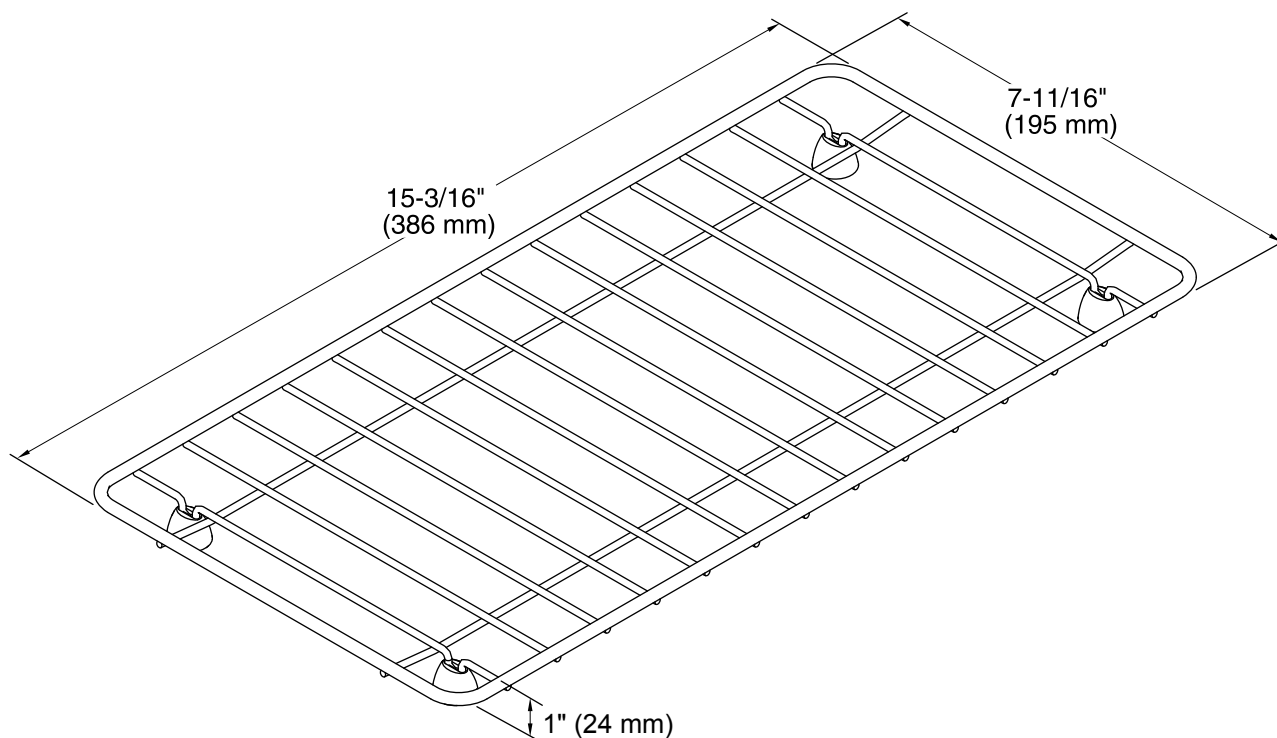

Features

- Fits over the K-3154, K-3155, K-3155, K-3156, and K-3157 Undertone trough sinks.
- Comes included with the K-3154 and K-3155 Undertone trough sinks.
- Durable stainless-steel construction.
- Helps protect sink surface from daily wear.
- Dishwasher safe.
- Rubber feet provide added protection.

Technical Information

All product dimensions are nominal.