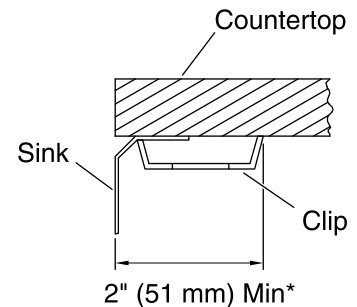

* Allow clearance around sink rim for clip attachment.