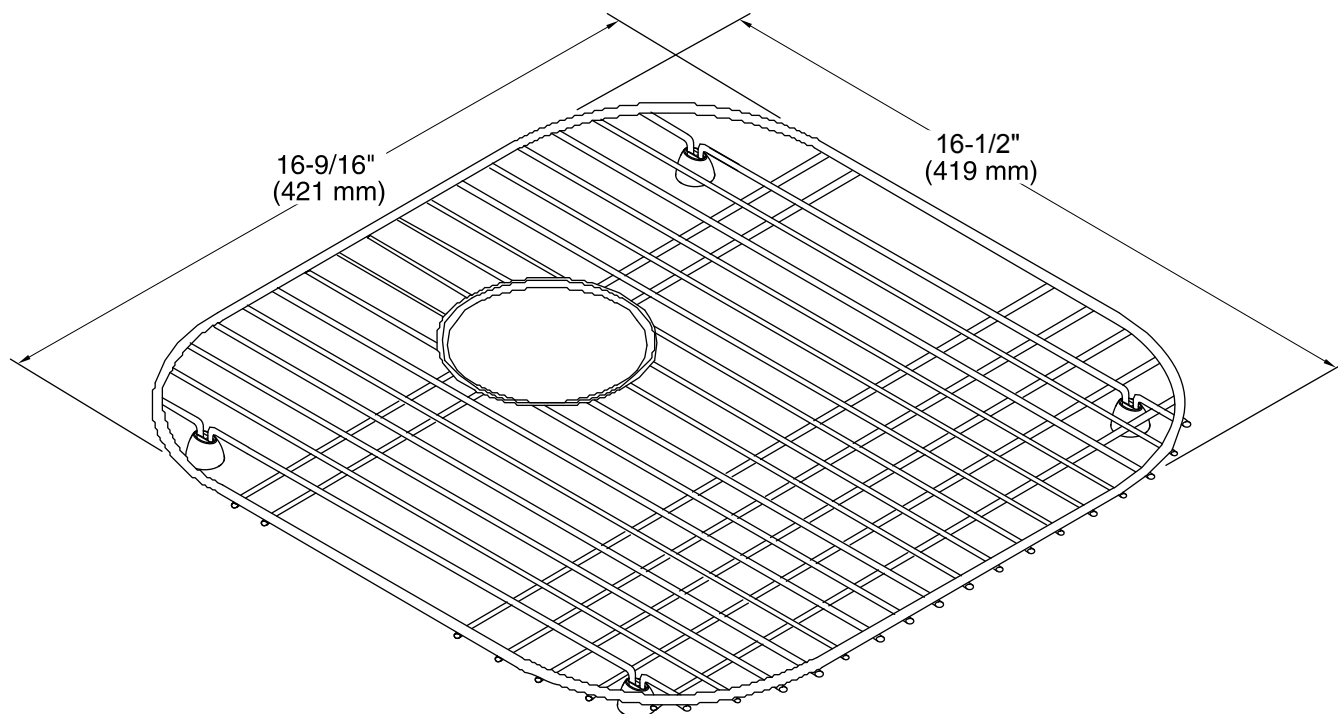

Technical Information

All product dimensions are nominal.