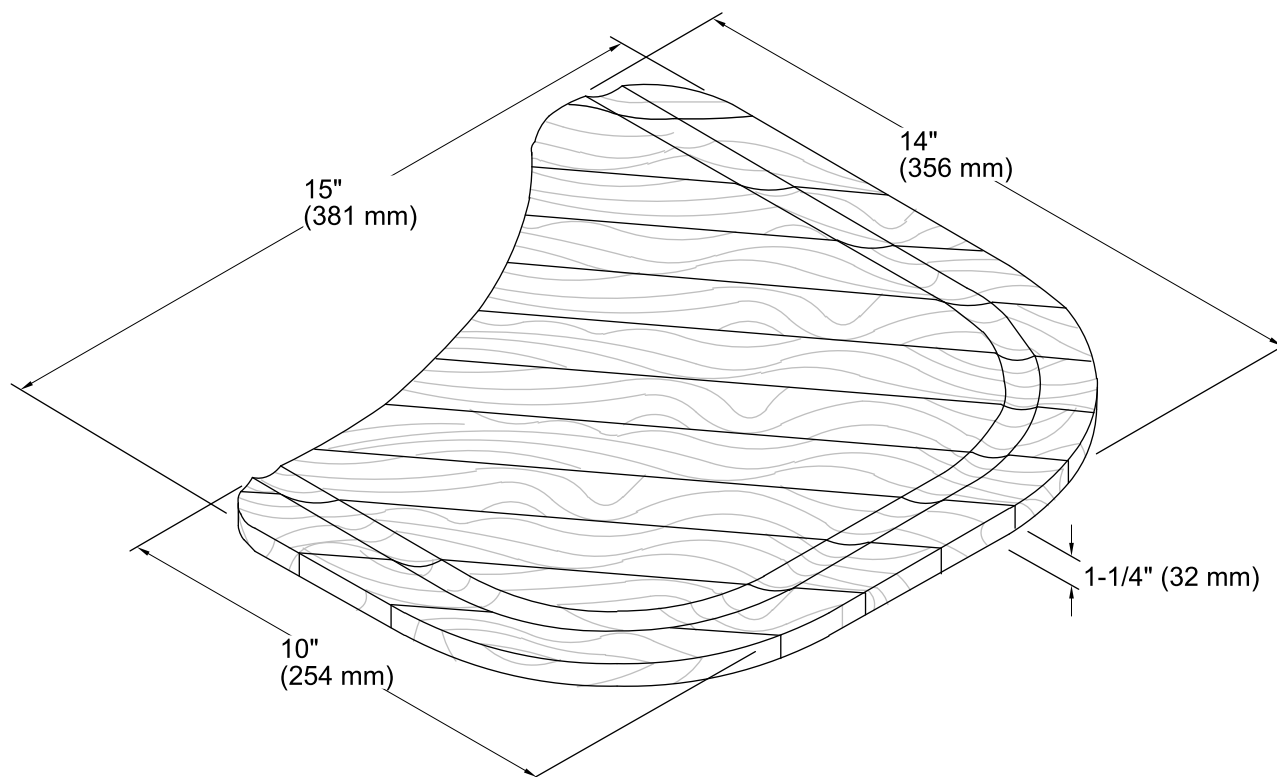

Technical Information

All product dimensions are nominal.