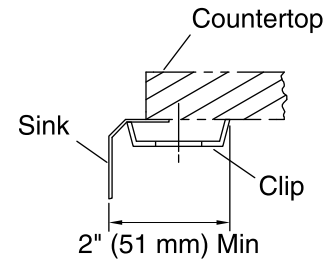

Features

- 36-inch minimum base cabinet width.
- Large/medium bowls.
- 7-1/2-inch depth.
- No faucet holes.
- SilentShield Plus® sound-absorption technology helps maintain water temperature, reduces condensation, and decreases noise.
- Includes installation hardware.

Material

- 18-gauge stainless steel.

Installation

- Under-mount

Components

Additional included component/s: Hardware kit (4 required) 91915.

Codes/Standards

ASME A112.19.3/CSA B45.4

KOHLER® One-Year Limited Warranty

See website for detailed warranty information.

Technical Information

All product dimensions are nominal.

Bowl configuration:	Offset
Installation:	Under-mount
Bowl area (Right)	Bowl depth: 7-1/2" (191 mm)
Drain hole:	3-5/8" (92 mm)
Template:	Under-mount, 1040558-7, required, included