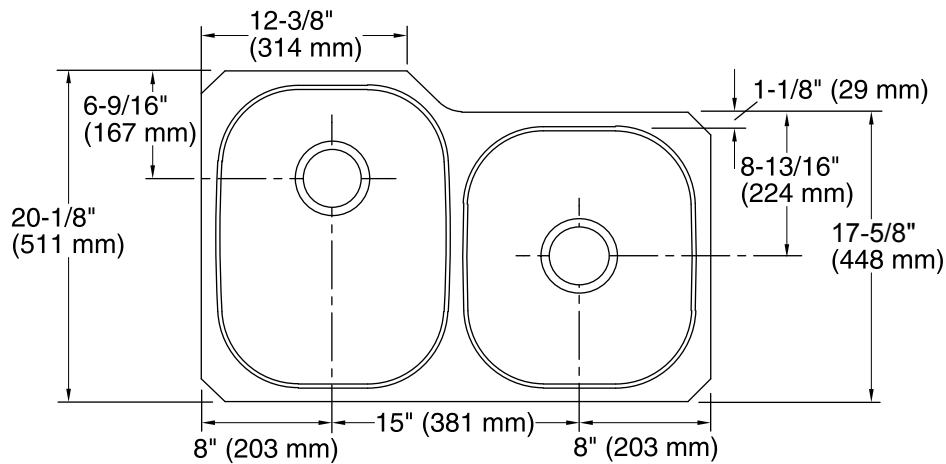

Features

- 36-inch minimum base cabinet width.
- Large/medium bowls.
- 7-1/2-inch depth.
- No faucet holes.
- SilentShield Plus® sound-absorption technology helps maintain water temperature, reduces condensation, and decreases noise.
- Includes installation hardware.

Material

- 18-gauge stainless steel.

Installation

- Under-mount

Components

Additional included component/s: Hardware kit (4 required) 91915.

Codes/Standards

ASME A112.19.3/CSA B45.4

KOHLER® One-Year Limited Warranty

See website for detailed warranty information.

Technical Information

All product dimensions are nominal.

Bowl configuration:	Offset
Installation:	Under-mount
Bowl area (Right)	Bowl depth: 7-1/2" (191 mm)
Drain hole:	3-5/8" (92 mm)
Template:	Under-mount, 1040558-7, required, included