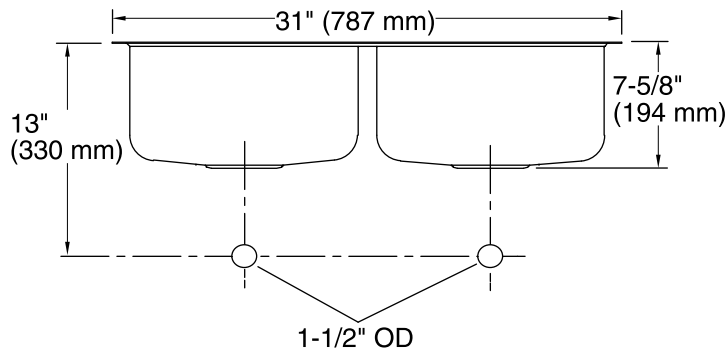

Features

- 36-inch minimum base cabinet width.
- Large/medium bowls.
- 7-1/2-inch depth.
- No faucet holes.
- SilentShield Plus® sound-absorption technology helps maintain water temperature, reduces condensation, and decreases noise.
- Includes installation hardware.

Material

- 18-gauge stainless steel.

Installation

- Under-mount

Components

Additional included component/s: Hardware kit (4 required) 91915.

Codes/Standards

ASME A112.19.3/CSA B45.4

KOHLER® One-Year Limited Warranty

See website for detailed warranty information.

Technical Information

All product dimensions are nominal.

Bowl configuration:	Offset
Installation:	Under-mount
Bowl area (Right)	Bowl depth: 7-1/2" (191 mm)
Drain hole:	3-5/8" (92 mm)
Template:	Under-mount, 1040558-7, required, included