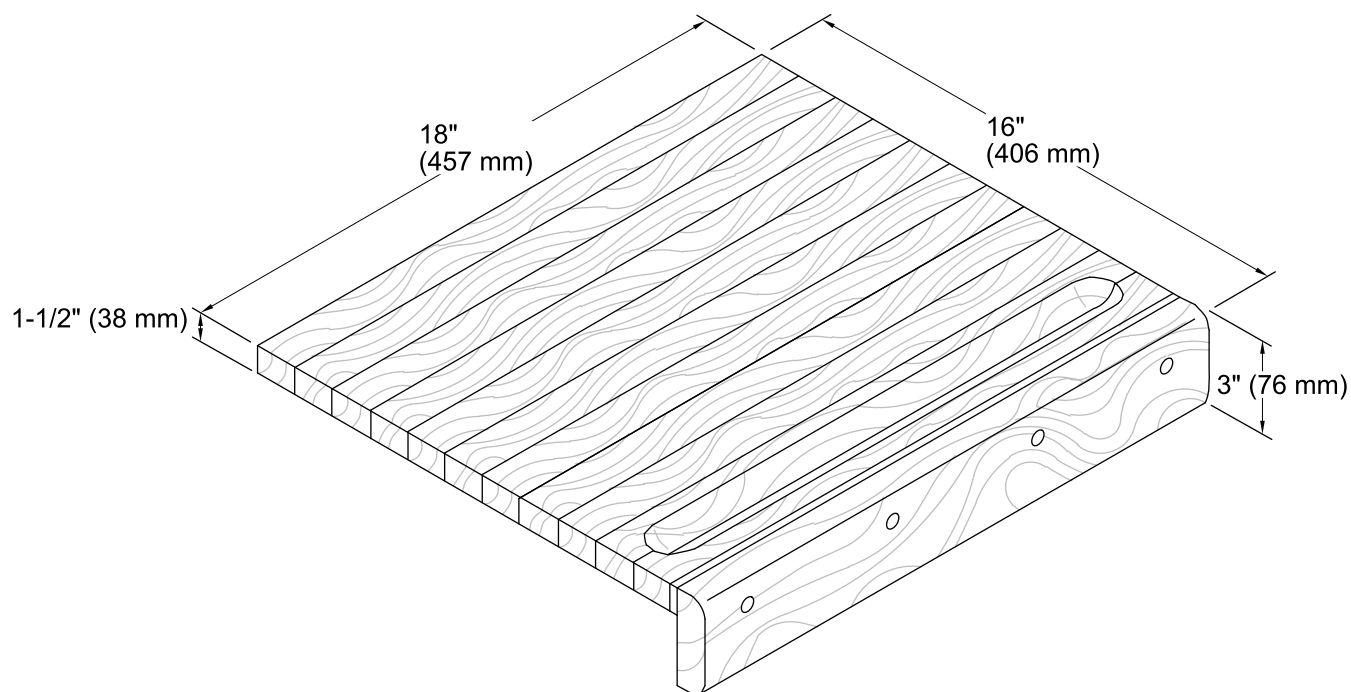

Technical Information

All product dimensions are nominal.