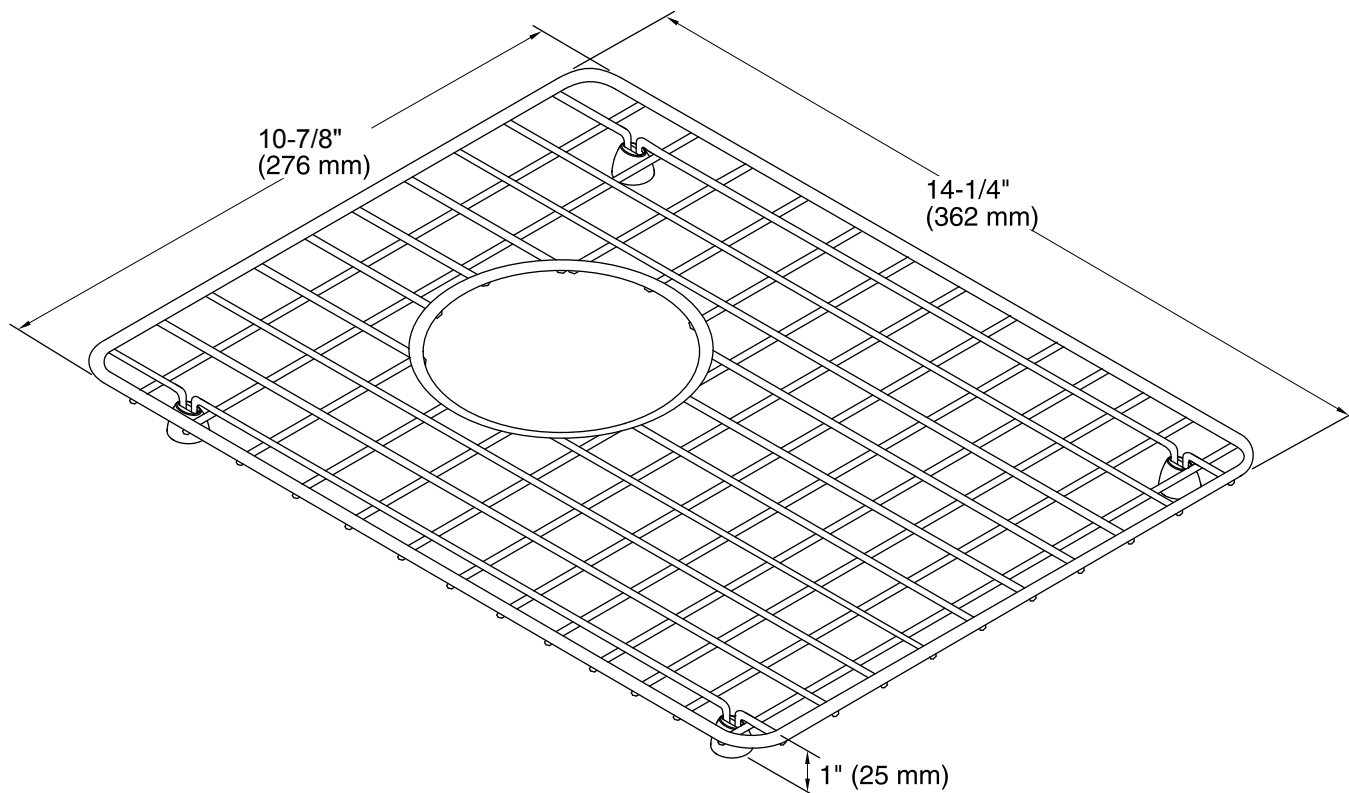

Features

- Fits in the left bowl of the K-5814 Clarity kitchen sink.
- Durable stainless-steel construction.
- Helps protect sink surface from daily wear.
- Dishwasher safe.
- Rubber feet provide added protection.

Technical Information

All product dimensions are nominal.