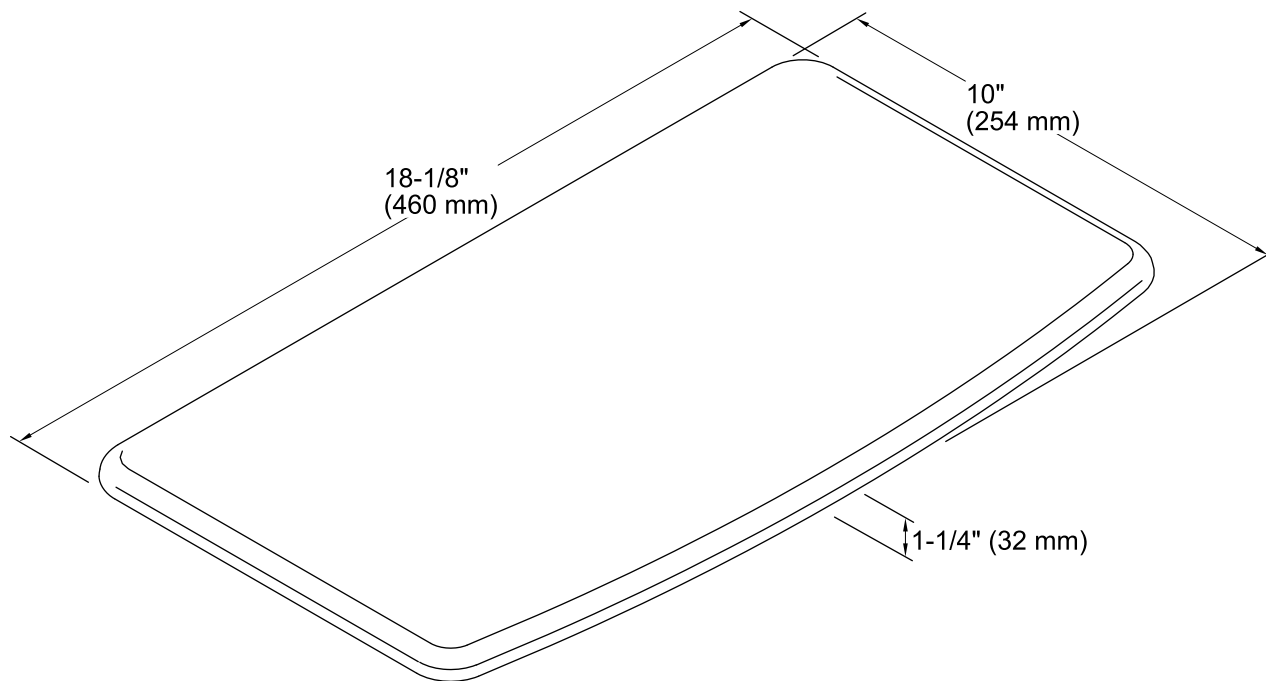

Features

- Fits over the K-5813 and K-5838 Deerfield kitchen sinks.
- Durable hardwood construction.
- Provides a workstation for quick and easy food prepping.

Codes/Standards

CARB P2

KOHLER® One-Year Limited Warranty

See website for detailed warranty information.

Technical Information

All product dimensions are nominal.