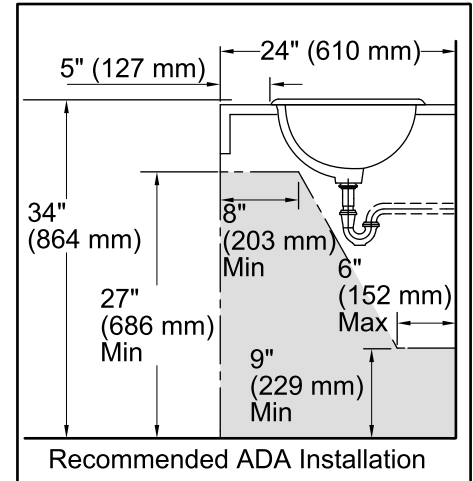

### Technical Information

All product dimensions are nominal.

Bowl configuration:	Single
Installation:	Drop-In
Bowl area (Only)	Length: 21" (533 mm) Width: 12" (305 mm) Water depth: 4-7/8" (124 mm)
Drain hole:	1-3/4" (44 mm)
Template:	Drop-in, 110359-7, required, included

### Notes

Install this product according to the installation guide.

4-5/8" (117 mm) minimum faucet spout length needed to reach over rim into basin.

**NOTICE:** Countertop manufacturer or cutter must use the cut-out template provided with the product, or a current one provided by Kohler Co. (call 1-800-4-KOHLER). Kohler Co. is not responsible for cutout errors when the incorrect cutout template is used.