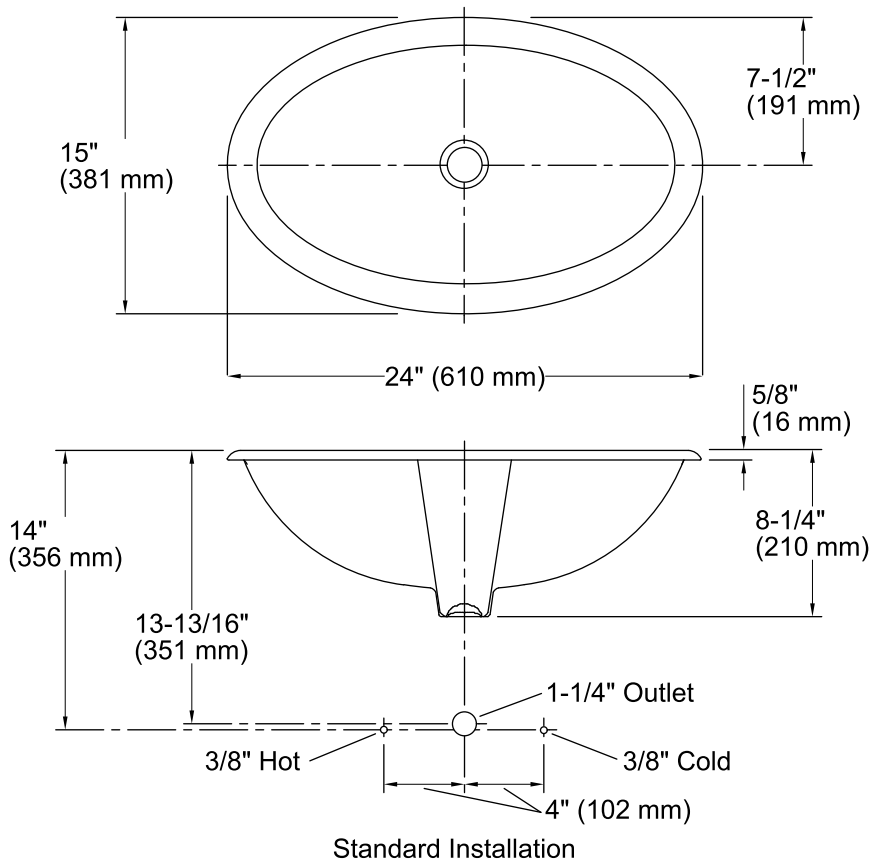

Features

- Vitreous china.
- Drop-in.
- Oval basin.
- With overflow.
- No faucet holes; requires wall- or counter-mount faucet.
- KOHLER Artist Editions designs.
- Soliloquy design.
- 24" (610 mm) x 15" (381 mm)

	0	White
--	---	-------

Technical Information

All product dimensions are nominal.

Bowl configuration:	Single
Installation:	Drop-In
Bowl area (Only)	Length: 21" (533 mm) Width: 12" (305 mm) Water depth: 4-7/8" (124 mm)
Drain hole:	1-3/4" (44 mm)
Template:	Drop-in, 110359-7, required, included

Notes

Install this product according to the installation guide.

4-5/8" (117 mm) minimum faucet spout length needed to reach over rim into basin.

NOTICE: Countertop manufacturer or cutter must use the cut-out template provided with the product, or a current one provided by Kohler Co. (call 1-800-4-KOHLER). Kohler Co. is not responsible for cutout errors when the incorrect cutout template is used.