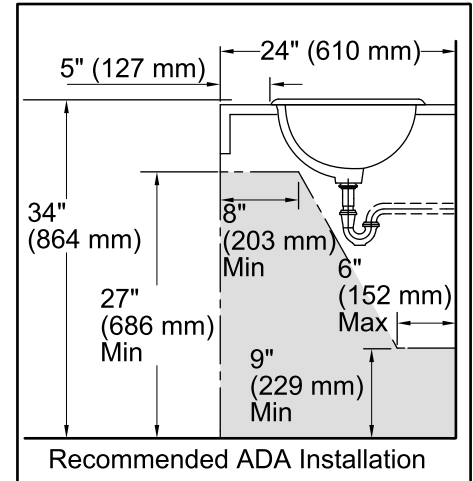

Recommended Accessories

K-8998 P-Trap

Components

Additional included component/s: Adjustable linkage.

ADA

Codes/Standards

ASME A112.19.2/CSA B45.1

ADA

	0	White
--	---	-------

Technical Information

All product dimensions are nominal.

Bowl configuration:	Single
Installation:	Drop-In
Bowl area (Only)	Length: 21" (533 mm) Width: 12" (305 mm) Water depth: 4-7/8" (124 mm)
Drain hole:	1-3/4" (44 mm)
Template:	Drop-in, 110359-7, required, included

Notes

Install this product according to the installation guide.

4-5/8" (117 mm) minimum faucet spout length needed to reach over rim into basin.

NOTICE: Countertop manufacturer or cutter must use the cut-out template provided with the product, or a current one provided by Kohler Co. (call 1-800-4-KOHLER). Kohler Co. is not responsible for cutout errors when the incorrect cutout template is used.